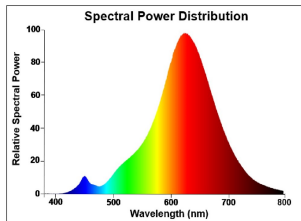

Toledo Mirage G200

ToLEDo Mirage G200 105LM E27 SL
0029911