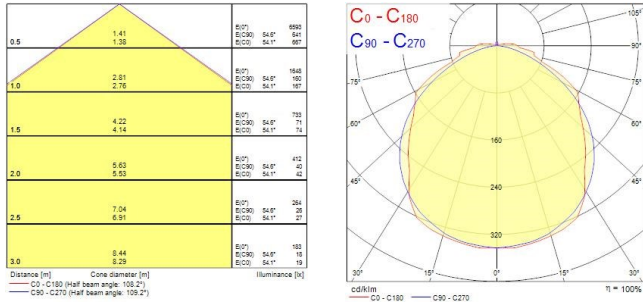

Sylproof Superia LED G3 fixed output *SYLPROOF SUPERIA LED G3 1500mm Single 4K* 0048712

TECHNICAL DRAWINGS