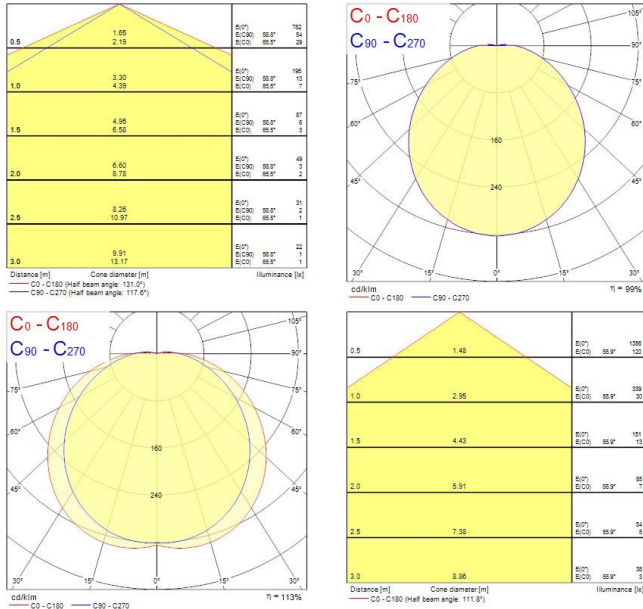

Start Surface IP66 Ø300mm START SURFACE IP66 1050LM 830 IK10 BLK 0049284

Product features

- LED exterior surface mounted luminaire, 1050lm, 12W power consumption, 88lm/W efficacy, 3000K color temperature, CRI80, non-dimmable, IP66, IK10, 50,000 hours (L70), black housing, vandal resistant

PRODUCT OVERVIEW

Product name	START SURFACE IP66 1050LM 830 IK10 BLK
Technology	LED
Housing	PC Polycarbonate
Environment	Indoor, Outdoor
General application	Hospitality
ETIM Class	EC002892
E-number FI	4274494
E-number SE	7505128
Warranty	5 years
Fixture luminous flux (lm)	1050
Luminaire efficacy (lm/W)	88
Colour temperature (K)	3000
Light colour	Warm White
CRI (Ra)	80
Beam Angle (°)	120
Beam Angle (°)	110
Photobiological Risk Group	RG0
Total power consumption (W)	12
Electrical protection	Class II
Dimmable	No
LED Flickering Rate	Low (6% - 20%)
Housing colour	RAL 9011 - Graphite black
IP rating	IP66
IK rating	IK10
Product EAN number	5410288492841

PHOTOMETRY

Start Surface IP66 Ø300mm *START SURFACE IP66 1050LM 830 IK10 BLK* 0049284

TECHNICAL DRAWINGS