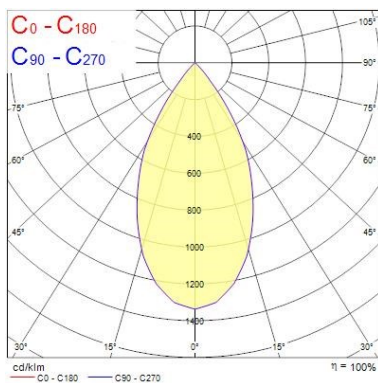

Expospot 70 adjustable - Sylvania

EXPOSPOT 70 ADJUSTABLE RA80 3000K WB WHITE
0060239

Lifespan L80 B10	60000
Lifespan L90 B50	60000
Lifespan L90 B20	60000
Lifespan L90 B10	55000

Physical data

Housing colour	White
IP rating	IP20
IK rating	IK02
Nominal Product Width (mm)	137
Nominal Product Height (mm)	101
Cutout Dimensions (W x L in mm or Diameter in mm)	126
Weight (kg)	0.52
Recessed Depth (mm)	101

Packaging

Single packaging type	Carton
Product EAN number	5410288602394
Packaging single length / height (cm)	18.0
Packaging single width (cm)	18.0
Packaging single depth (cm)	16.0
DUN14 (outer)	05410288602394
Units per outer package	1
Packaging outer length / height (cm)	18.0
Packaging outer width (cm)	18.0
Packaging outer depth (cm)	16.0

PHOTOMETRY

Distance [m]	Cone diameter [m]	E₁(0°) [lx]	E₁(C0) [lx]
0.5	0.50	11138	590
1.0	1.01	2785	296
1.5	1.51	1238	442
2.0	2.01	696	249
2.5	2.51	448	189
3.0	3.02	309	111

Distance [m] Cone diameter [m] Illuminance [lx]
C0 - C180 (Half beam angle: 53.4°)

TECHNICAL DRAWINGS