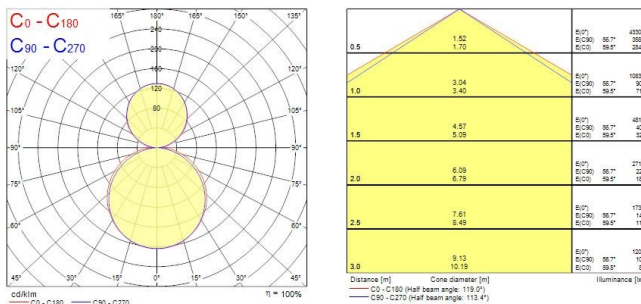

PHOTOMETRY