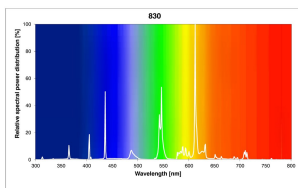

PHOTOMETRY