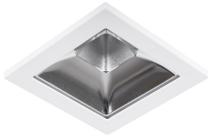

## Myriad Square IP65 Silver Reflector - White Bezel

MYRIAD SQUARE IP65 FLOOD 3K DALI SILREF WBEZ  
2056384

### Product features

- MYRIAD SQUARE IP65 FLOOD 3000K DALI SILVER REFLECTOR WHITE BEZEL

## PRODUCT OVERVIEW

Product name	MYRIAD SQUARE IP65 FLOOD 3K DALI SILREF WBEZ
Technology	LED
Housing	Aluminium
Mount	Ceiling recessed mounting
Environment	Interior
General application	Hospitality, Office, Retail, Residential & Consumer
ETIM Class	EC001744
Warranty	5 years
Fixture luminous flux (lm)	1165
Luminaire efficacy (lm/W)	117
LOR (%)	100
Colour temperature (K)	3000
Light colour	Warm White
CRI (Ra)	90
Colour Variation Initial (SDCM)	SDCM3
Beam Angle (°)	48
Total power consumption (W)	10
Electrical protection	Class II
Housing colour	Aluminium
IP rating	IP65/20
IK rating	IK02
Product EAN number	5025768563845