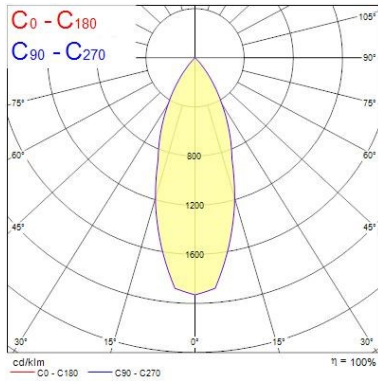

Myriad Square IP65 Silver Reflector - White Bezel

MYRIAD SQUARE IP65 FLOOD 3K DALI SILREF WBEZ
2056384

Packaging outer depth (cm)

17.5

PHOTOMETRY