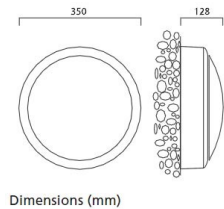

PHOTOMETRY

Sterling Bulkhead - LED

Sterling Bulkhead 4000K Emergency Black
4054993

TECHNICAL DRAWINGS

Dimensions (mm)