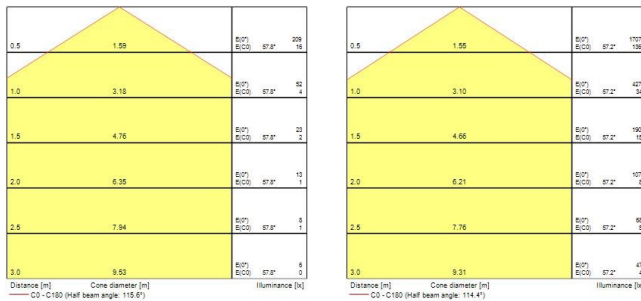

Sterling Bulkhead - LED

Sterling Bulkhead 4000K Emergency Black
4054993

PRODUCT OVERVIEW

Product name	Sterling Bulkhead 4000K Emergency Black
Technology	LED
Housing	Aluminium
Mount	Wall surface mounted
Environment	Exterior Interior
General application	Education, Hospitality, Logistics & Industry, Office
ETIM Class	EC002892
Colour temperature (K)	4000
Electrical protection	Class I
Control gear mounting	Integral
Housing colour	Black
IP rating	IP55
IK rating	IK09
Product EAN number	5026524549936

PHOTOMETRY

Sterling Bulkhead - LED

Sterling Bulkhead 4000K Emergency Black
4054993

TECHNICAL DRAWINGS

Dimensions (mm)