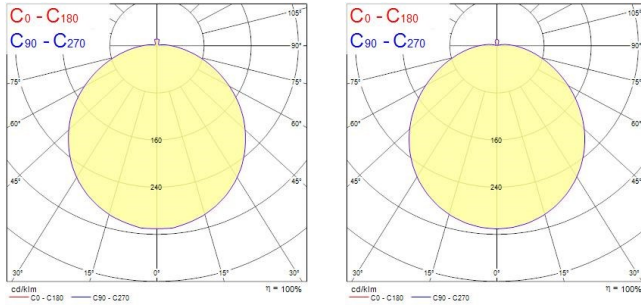

Sterling Bulkhead - LED

Sterling Bulkhead 4000K Emergency Black
4054993

PRODUCT OVERVIEW

Product name	Sterling Bulkhead 4000K Emergency Black
Technology	LED
Housing	Aluminium
Mount	Wall surface mounted
Environment	Exterior Interior
General application	Education, Hospitality, Logistics & Industry, Office
ETIM Class	EC002892
Colour temperature (K)	4000
Electrical protection	Class I
Control gear mounting	Integral
Housing colour	Black
IP rating	IP55
IK rating	IK09
Product EAN number	5026524549936

PHOTOMETRY

Sterling Bulkhead - LED

Sterling Bulkhead 4000K Emergency Black
4054993

TECHNICAL DRAWINGS

Dimensions (mm)