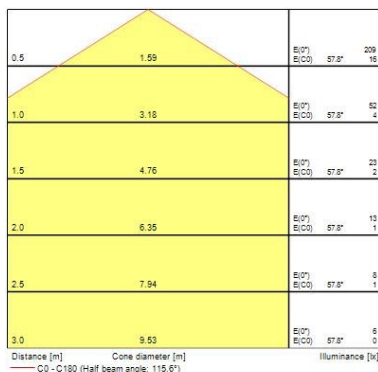

Sterling Bulkhead - LED

Sterling Bulkhead 4000K Emergency Black
4054993

Electrical data

Mains voltage (V)	230V~
Electrical protection	Class I
Control gear mounting	Integral
Transformer required	Yes
Drive current (mA)	350

Physical data

Housing colour	Black
IP rating	IP55
IK rating	IK09
Diffuser finish	Opal
Diffuser material	PC Polycarbonate
Reflector finish	White
Nominal Product Height (mm)	128
Max. Lamp Diameter (mm) - D	350
Weight (kg)	3.6

Packaging

Single packaging type	Carton
Product EAN number	5026524549936
Packaging single length / height (cm)	36.0
Packaging single width (cm)	36.0
Packaging single depth (cm)	13.5
DUN14 (outer)	05026524549936
Units per outer package	1
Packaging outer length / height (cm)	36.0
Packaging outer width (cm)	36.0
Packaging outer depth (cm)	13.5

PHOTOMETRY