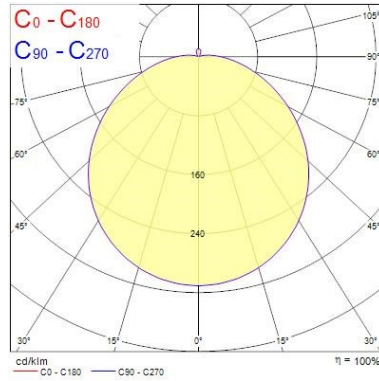

Sterling Bulkhead - LED

Sterling Bulkhead 4000K Emergency Black
4054993

TECHNICAL DRAWINGS