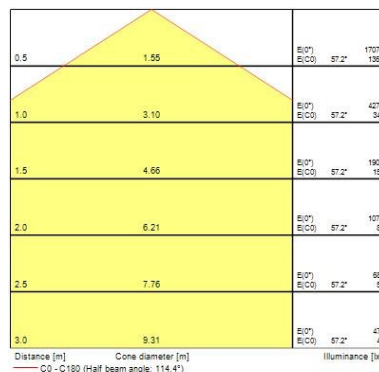

Sterling Bulkhead - LED

Sterling Bulkhead 4000K Emergency Black
4054993

Electrical data

Mains voltage (V)	230V~
Electrical protection	Class I
Control gear mounting	Integral
Transformer required	Yes
Drive current (mA)	350

Physical data

Housing colour	Black
IP rating	IP55
IK rating	IK09
Diffuser finish	Opal
Diffuser material	PC Polycarbonate
Reflector finish	White
Nominal Product Height (mm)	128
Max. Lamp Diameter (mm) - D	350
Weight (kg)	3.6

Packaging

Single packaging type	Carton
Product EAN number	5026524549936
Packaging single length / height (cm)	36.0
Packaging single width (cm)	36.0
Packaging single depth (cm)	13.5
DUN14 (outer)	05026524549936
Units per outer package	1
Packaging outer length / height (cm)	36.0
Packaging outer width (cm)	36.0
Packaging outer depth (cm)	13.5

PHOTOMETRY