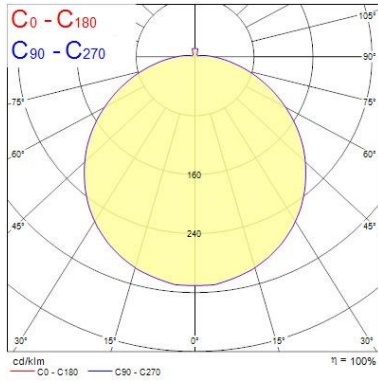

Sterling Bulkhead - LED

Sterling Bulkhead 4000K Emergency Black
4054993

TECHNICAL DRAWINGS