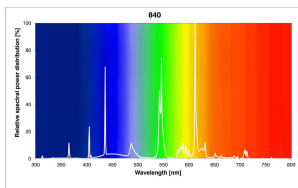

### PRODUCT OVERVIEW

Product name	F25W/30/T8/840
Technology	Fluorescent
Watt (Rated) (W)	26.00
Lamp shape	Tube, double-ended
Type	T8 Luxline Plus Special Length
Cap/Base	G13
Lamp finish	Frosted/Coated
Fixture rating	Open
General application	Education, Hospitality, Logistics & Industry, Museums & Galleries, Office, Retail, Residential & Consumer
ETIM Class	EC000108
E-number SE	8356801
Luminous flux (lm)	2200
Colour temperature (K)	4000
Light colour	Cool White
CRI (Ra)	85
Colour Variation Initial (SDCM)	SDCM5
Photobiological Risk Group	Not applicable
Wattage (W)	25.00
Product Voltage (V)	84
Dimmable	Yes
Average life (Nominal) (h)	20000
Product EAN number	5410288008776

### PHOTOMETRY