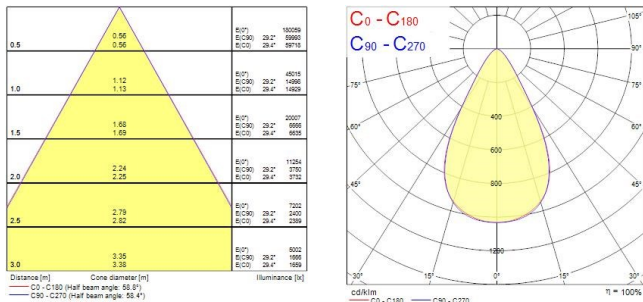

Start Flood IP66 Symmetric

Start Flood IP66 42000lm 740 WB
0048214

Product features

- Exterior LED Floodlight, comes complete with 1500mm flying lead and adjustable bracket, aluminium housing, clear glass diffuser, IP66, IK08, Class I, 4000K, Non-dimming, 42800lm, 300W, 143lm/W, CRI70, Symmetrical Wide beam angle (60°), 100000 hrs L90B10 lifespan, 567 x 465 x 97mm (LxWxD) dimensions, 9.6kg weight.

PRODUCT OVERVIEW

Product name	Start Flood IP66 42000lm 740 WB
Technology	LED
General application	Logistics & Industry
ETIM Class	EC001744
E-number FI	4579466
Warranty	5 years
Fixture luminous flux (lm)	42800
Luminaire efficacy (lm/W)	143
Colour temperature (K)	4000
Light colour	Neutral White
CRI (Ra)	70
Beam Angle (°)	60
Photobiological Risk Group	RG1
Total power consumption (W)	300
Electrical protection	Class I
IP rating	IP66
IK rating	IK08
Product EAN number	5410288482149

PHOTOMETRY

Start Flood IP66 Symmetric *Start Flood IP66 42000lm 740 WB* 0048214

TECHNICAL DRAWINGS