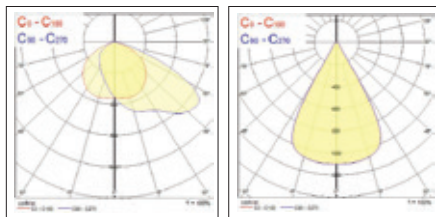

Post Top Adapter

Wire guard

Pole clamp

Photometric Data

Asymmetric Wide

Symmetric Wide

START Flood IP66

Dimensions (mm)