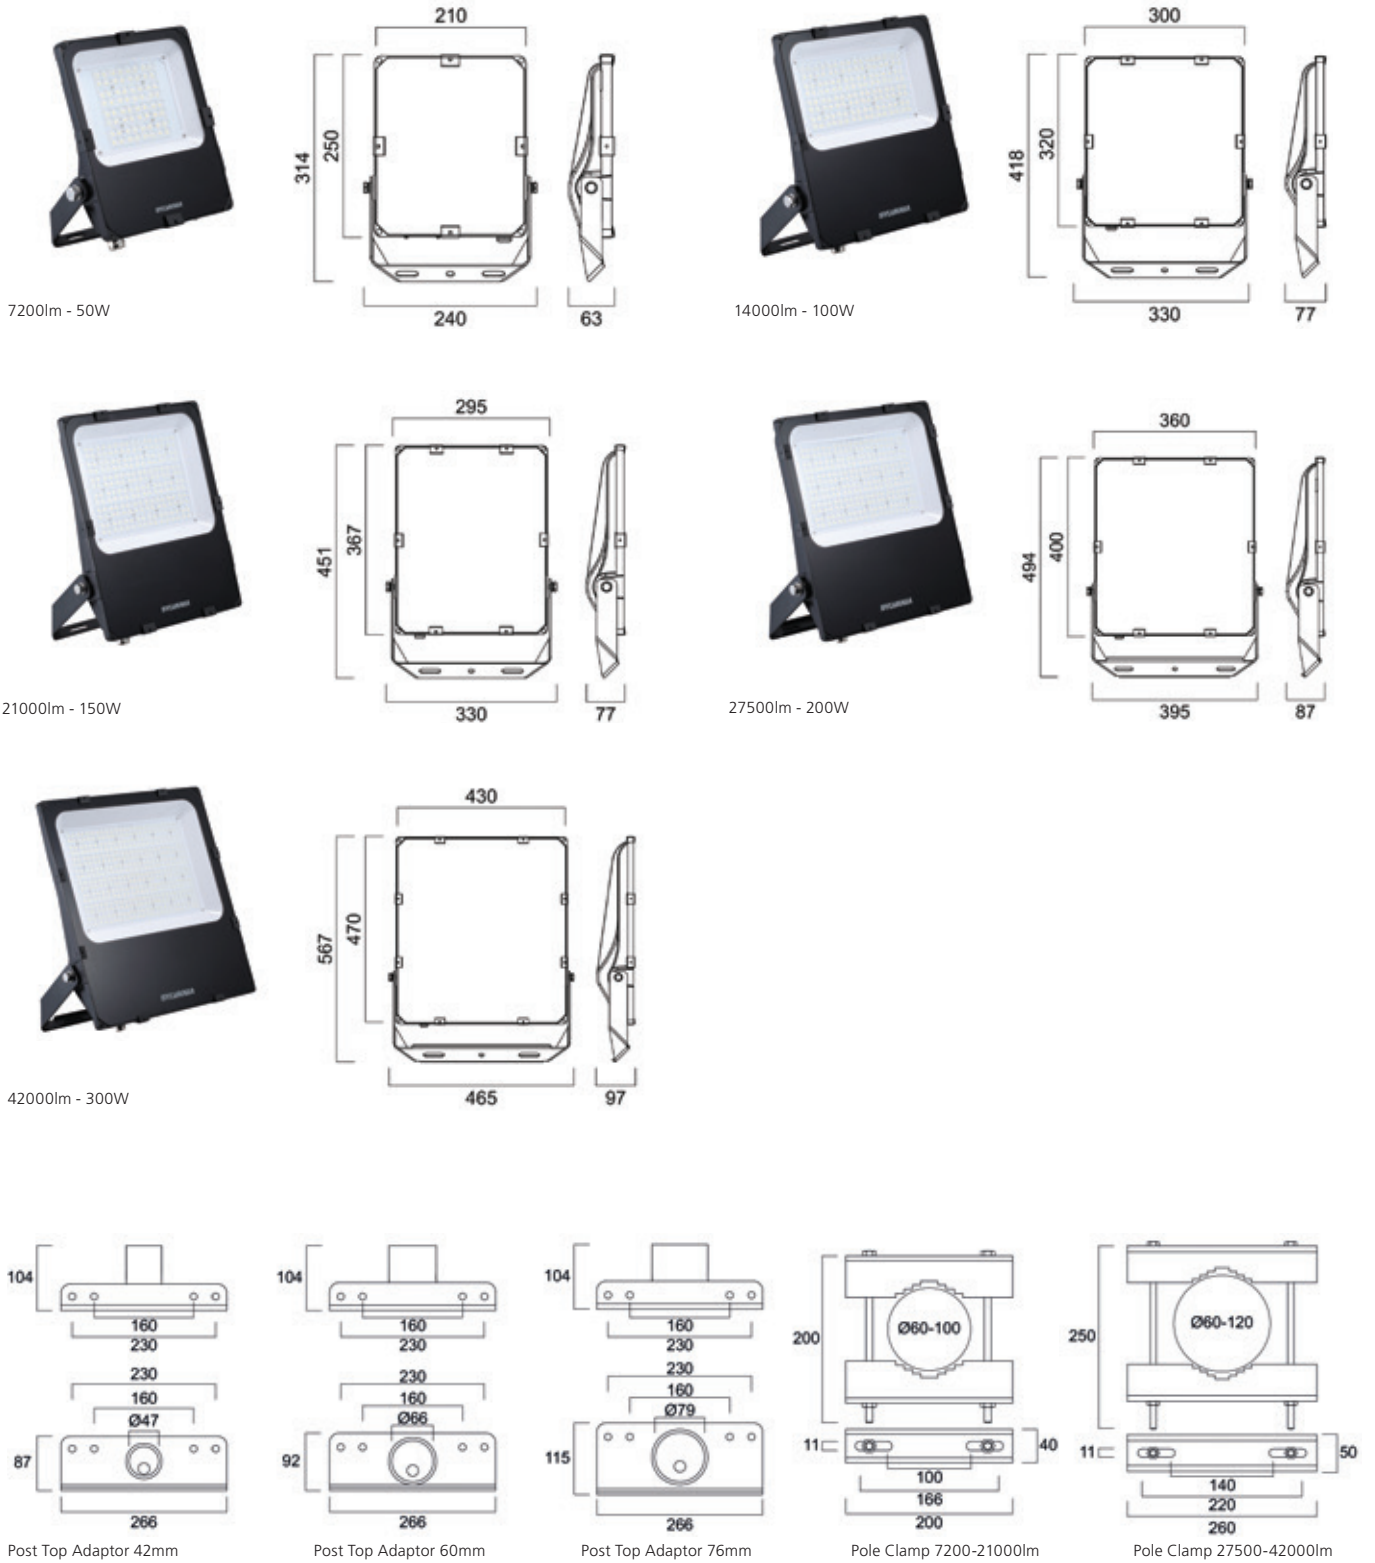

The family comes in 5 different sizes, available in Symmetric and Asymmetric beam angles and offering wide range of accessories.

START Flood IP66

Features

- Robust Exterior floodlight made of die-cast aluminium body
- Universal mounting bracket allows wall or surface mounting with the possibility of tilting upwards or downwards
- Quick and easy to install with 1m pre-wired stripped cable and fitting bracket
- Wide range of lm output 7000 – 42,800lm – 1:1 replacement up to 400/600W conventional solutions
- Symmetrical Wide (60°) or Asymmetrical (65° x 120° imax @ 55°) light distribution
- Efficiency up to 148 lm/W
- Available in Neutral white (4000K) CRI >70, SDCM<5
- High protection class: IP66
- Heavy duty housing: IK08
- Operating temperature range: -30 to +50°C
- 1m cable included with the product, so no need to open the gear box during installation
- Lifetime : 50,000 hrs (L70/B50)
- 5 years warranty
- Wire guard for protecting the front glass
- Post top adapters for different pole top diameters (42/60/76mm) excluding for 50W
- Pole clamp for the complete range

Code	Description	Weight
START Flood Accessories		
0048216	START Flood Post Top Adaptor 42mm	1.60
0048217	START Flood Post Top Adaptor 60mm	0.60
0048218	START Flood Post Top Adaptor 76mm	2.60
0048219	START Flood Wire Guard 7200lm	0.25
0048220	START Flood Wire Guard 14000lm	0.42
0048221	START Flood Wire Guard 21000lm	0.47
0048222	START Flood Wire Guard 27500lm	0.67
0048223	START Flood Wire Guard 42000lm	0.92
0048224	START Flood Pole Clamp 7200-21000lm	1.40
0048225	START Flood Pole Clamp 27500-42000lm	2.50

Post Top Adapter

Wire guard

Pole clamp

Photometric Data

Asymmetric Wide

Symmetric Wide

START Flood IP66

Dimensions (mm)