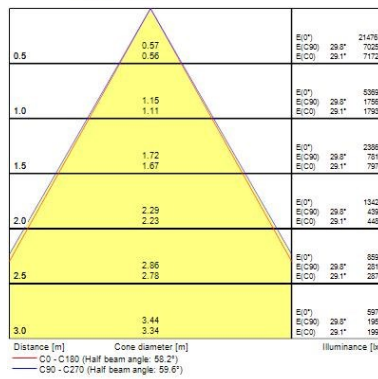

Syl-Line electrical unit SYL-LINE GT3R 4K DALI NR SI EMPRO 0042177

Nominal Product Height (mm)	82
Weight (kg)	2.54

Packaging

Single packaging type	Carton
Product EAN number	5410288421773
Packaging single length / height (cm)	171.0
Packaging single width (cm)	8.0
Packaging single depth (cm)	4.0
DUN14 (outer)	15410288421770
Units per outer package	1
Packaging outer length / height (cm)	171.0
Packaging outer width (cm)	8.0
Packaging outer depth (cm)	4.0

PHOTOMETRY

TECHNICAL DRAWINGS