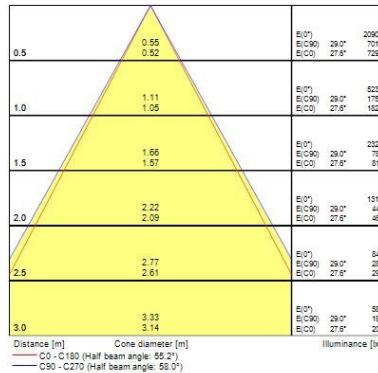

Syl-Line electrical unit SYL-LINE GT3R 4K DALI NR SI EMPRO 0042177

Nominal Product Height (mm)	82
Weight (kg)	2.54

Packaging

Single packaging type	Carton
Product EAN number	5410288421773
Packaging single length / height (cm)	171.0
Packaging single width (cm)	8.0
Packaging single depth (cm)	4.0
DUN14 (outer)	15410288421770
Units per outer package	1
Packaging outer length / height (cm)	171.0
Packaging outer width (cm)	8.0
Packaging outer depth (cm)	4.0

PHOTOMETRY

TECHNICAL DRAWINGS