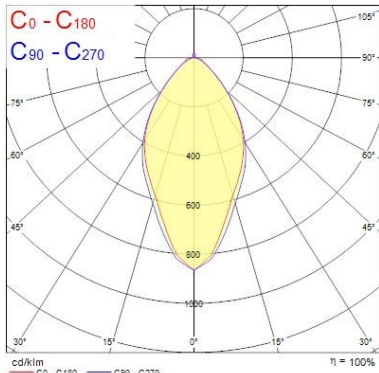

Syl-Line electrical unit SYL-LINE GT3R 4K DALI NR SI EMPRO 0042177

Nominal Product Height (mm)	82
Weight (kg)	2.54

Packaging

Single packaging type	Carton
Product EAN number	5410288421773
Packaging single length / height (cm)	171.0
Packaging single width (cm)	8.0
Packaging single depth (cm)	4.0
DUN14 (outer)	15410288421770
Units per outer package	1
Packaging outer length / height (cm)	171.0
Packaging outer width (cm)	8.0
Packaging outer depth (cm)	4.0

PHOTOMETRY

TECHNICAL DRAWINGS