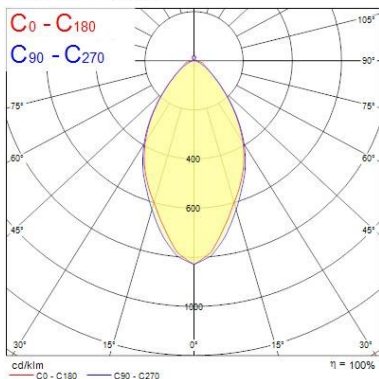

Syl-Line electrical unit SYL-LINE GT3R 4K DALI NR SI EMPRO 0042177

Nominal Product Height (mm)	82
Weight (kg)	2.54

Packaging

Single packaging type	Carton
Product EAN number	5410288421773
Packaging single length / height (cm)	171.0
Packaging single width (cm)	8.0
Packaging single depth (cm)	4.0
DUN14 (outer)	15410288421770
Units per outer package	1
Packaging outer length / height (cm)	171.0
Packaging outer width (cm)	8.0
Packaging outer depth (cm)	4.0

PHOTOMETRY

TECHNICAL DRAWINGS