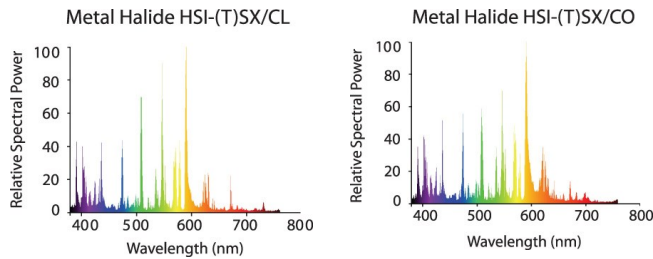

HSI-SX

HSI-SX 250W CL 4K E40 SLV

0020772

PRODUCT OVERVIEW

Product name	HSI-SX 250W CL 4K E40 SLV
Technology	HID
Watt (Rated) (W)	265
Type	HSI-SX
Cap/Base	E40
Lamp finish	Clear
Fixture rating	Enclosed
ETIM Class	EC000037
E-number FI	4844767
E-number SE	8359100
E-number Norway	3824268
Luminous flux (lm)	23500
Colour temperature (K)	4100
Light colour	Cool White
CRI (Ra)	70
Wattage (W)	250
Product Voltage (V)	100
Average life (Nominal) (h)	20000
Product EAN number	5410288207728

PHOTOMETRY

TECHNICAL DRAWINGS

HSI-SX

HSI-SX 250W CL 4K E40 SLV

0020772

HSI-SX

HSI-SX	250W	400W
L	227	290
D	90	120