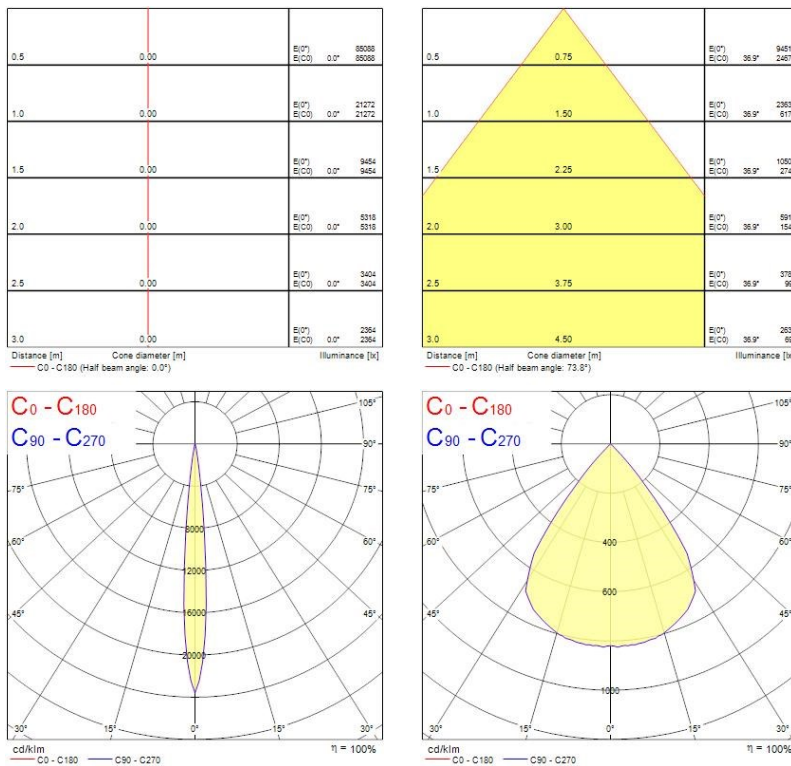

Optical data

Fixture luminous flux (lm)	2884
Luminaire efficacy (lm/W)	70
LOR (%)	100
Colour temperature (K)	4000
Light colour	Neutral White
CRI (Ra)	97
Colour Consistency (SDCM)	3
Adjustable chromaticity	N
Beam Angle (°)	10
Photobiological Risk Group	RG0

Lifetime data

Lifespan L70 B50	100000
Lifespan L80 B20	100000
Lifespan L90 B10	86000

Physical data

Housing colour	Black
IP rating	IP20
Reflector finish	None
Nominal Product Width (mm)	165
Nominal Product Height (mm)	200
Nominal Product Diameter (mm)	115
Weight (kg)	1.7

Packaging

Single packaging type	Carton
-----------------------	--------

Beacon LED XL Muse

BEACON XL MUSE 4K O/B DIM L3 BLK
2059322

Product EAN number	5025768593224
Packaging single length / height (cm)	25.0
Packaging single width (cm)	19.5
Packaging single depth (cm)	20.0
DUN14 (outer)	05025768593224
Units per outer package	1
Packaging outer length / height (cm)	25.0
Packaging outer width (cm)	19.5
Packaging outer depth (cm)	20.0

PHOTOMETRY

TECHNICAL DRAWINGS