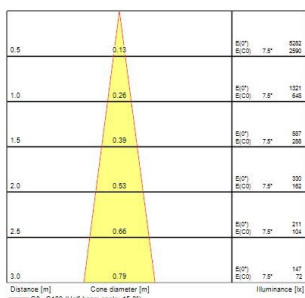

Beacon LED Muse Tune

Beacon Muse Tune 90CRI DALI Black L3

2059768

Distance [m]	Cone diameter [m]	Beam diameter [m]	Beam illuminance [lx]
0.5	0.09	0.09	8914
1.0	0.18	0.18	2229
1.5	0.27	0.27	960
2.0	0.36	0.36	587
2.5	0.46	0.46	467
3.0	0.55	0.55	385

Distance [m]	Cone diameter [m]	Beam diameter [m]	Beam illuminance [lx]
0.5	0.09	0.09	9222
1.0	0.18	0.18	2305
1.5	0.27	0.27	928
2.0	0.36	0.36	593
2.5	0.46	0.46	467
3.0	0.55	0.55	385

Distance [m]	Cone diameter [m]	Beam diameter [m]	Beam illuminance [lx]
0.5	0.13	0.13	5845
1.0	0.26	0.26	1461
1.5	0.39	0.39	661
2.0	0.53	0.53	412
2.5	0.66	0.66	325
3.0	0.79	0.79	264

Distance [m]	Cone diameter [m]	Beam diameter [m]	Beam illuminance [lx]
0.5	0.13	0.13	6883
1.0	0.26	0.26	1718
1.5	0.39	0.39	718
2.0	0.53	0.53	454
2.5	0.66	0.66	359
3.0	0.79	0.79	292

Distance [m]	Cone diameter [m]	Beam diameter [m]	Beam illuminance [lx]
0.5	0.37	0.37	1268
1.0	0.74	0.74	318
1.5	1.10	1.10	141
2.0	1.47	1.47	73
2.5	1.84	1.84	47
3.0	2.21	2.21	38

Distance [m]	Cone diameter [m]	Beam diameter [m]	Beam illuminance [lx]
0.5	0.37	0.37	1143
1.0	0.74	0.74	288
1.5	1.11	1.11	127
2.0	1.48	1.48	71
2.5	1.85	1.85	48
3.0	2.22	2.22	33

Beacon LED Muse Tune Beacon Muse Tune 90CRI DALI Black L3 2059768