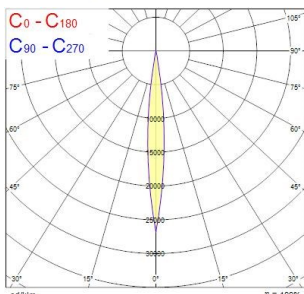

Distance [m]	Cone diameter [m]	E₀ [lx]	E₀ / E₀₀
0.5	0.09	9217	4811
1.0	0.18	2302	1180
1.5	0.27	1036	518
2.0	0.36	501	260
2.5	0.45	313	160
3.0	0.55	209	109

Distance [m] Cone diameter [m] Illuminance [lx]
C0 - C180 (Half beam angle: 10.4°)

Distance [m]	Cone diameter [m]	E₀ [lx]	E₀ / E₀₀
0.5	0.97	1000	530
1.0	0.74	328	168
1.5	1.10	144	60
2.0	1.47	81	30
2.5	1.84	52	22
3.0	2.21	38	15

Distance [m] Cone diameter [m] Illuminance [lx]
C0 - C180 (Half beam angle: 40.4°)

Distance [m]	Cone diameter [m]	E₀ [lx]	E₀ / E₀₀
0.5	0.13	6396	3292
1.0	0.26	1575	775
1.5	0.39	700	344
2.0	0.53	394	191
2.5	0.66	251	124
3.0	0.79	178	86

Distance [m] Cone diameter [m] Illuminance [lx]
C0 - C180 (Half beam angle: 15.9°)