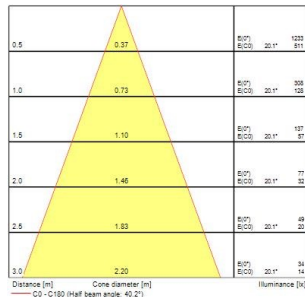

Beacon LED Muse Tune

Beacon Muse Tune 90CRI DALI Black L3

2059768

Distance [m]	Cone diameter [m]	Beam diameter [m]	Beam illuminance [lx]
0.5	0.09	0.09	8914
1.0	0.18	0.18	2229
1.5	0.27	0.27	960
2.0	0.36	0.36	587
2.5	0.46	0.46	467
3.0	0.55	0.55	385

Distance [m]	Cone diameter [m]	Beam diameter [m]	Beam illuminance [lx]
0.5	0.09	0.09	9222
1.0	0.18	0.18	2305
1.5	0.27	0.27	928
2.0	0.36	0.36	593
2.5	0.46	0.46	467
3.0	0.55	0.55	385

Distance [m]	Cone diameter [m]	Beam diameter [m]	Beam illuminance [lx]
0.5	0.13	0.13	5845
1.0	0.26	0.26	1461
1.5	0.39	0.39	661
2.0	0.53	0.53	412
2.5	0.66	0.66	325
3.0	0.79	0.79	264

Distance [m]	Cone diameter [m]	Beam diameter [m]	Beam illuminance [lx]
0.5	0.13	0.13	6883
1.0	0.26	0.26	1718
1.5	0.39	0.39	718
2.0	0.53	0.53	454
2.5	0.66	0.66	359
3.0	0.79	0.79	292

Distance [m]	Cone diameter [m]	Beam diameter [m]	Beam illuminance [lx]
0.5	0.37	0.37	1268
1.0	0.74	0.74	318
1.5	1.10	1.10	141
2.0	1.47	1.47	73
2.5	1.84	1.84	47
3.0	2.21	2.21	38

Distance [m]	Cone diameter [m]	Beam diameter [m]	Beam illuminance [lx]
0.5	0.37	0.37	1143
1.0	0.74	0.74	288
1.5	1.11	1.11	127
2.0	1.48	1.48	71
2.5	1.85	1.85	48
3.0	2.22	2.22	33

Beacon LED Muse Tune Beacon Muse Tune 90CRI DALI Black L3 2059768