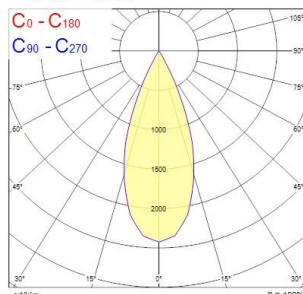

Distance [m]	Cone diameter [m]	E₀ [lx]	E₀ / E₀₀
0.5	0.09	9217	4811
1.0	0.18	2302	1180
1.5	0.27	1036	518
2.0	0.36	501	260
2.5	0.45	313	160
3.0	0.55	209	109

Distance [m] Cone diameter [m] Illuminance [lx]
C0 - C180 (Half beam angle: 10.4°)

Distance [m]	Cone diameter [m]	E₀ [lx]	E₀ / E₀₀
0.5	0.97	1000	530
1.0	0.74	328	168
1.5	1.10	144	60
2.0	1.47	81	30
2.5	1.84	52	22
3.0	2.21	38	15

Distance [m] Cone diameter [m] Illuminance [lx]
C0 - C180 (Half beam angle: 40.4°)

Distance [m]	Cone diameter [m]	E₀ [lx]	E₀ / E₀₀
0.5	0.13	6396	3292
1.0	0.26	1575	775
1.5	0.39	700	344
2.0	0.53	394	191
2.5	0.66	251	124
3.0	0.79	178	86

Distance [m] Cone diameter [m] Illuminance [lx]
C0 - C180 (Half beam angle: 15.9°)