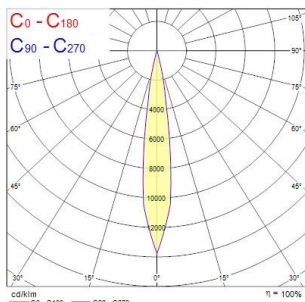

Beacon LED Muse Tune

Beacon Muse Tune 90CRI DALI Black L3

2059768

Distance [m]	Cone diameter [m]	Beam diameter [m]	Beam illuminance [lx]
0.5	0.09	0.09	8914
1.0	0.18	0.18	2229
1.5	0.27	0.27	960
2.0	0.36	0.36	587
2.5	0.46	0.46	467
3.0	0.55	0.55	385

Distance [m]	Cone diameter [m]	Beam diameter [m]	Beam illuminance [lx]
0.5	0.09	0.09	9222
1.0	0.18	0.18	2305
1.5	0.27	0.27	928
2.0	0.36	0.36	593
2.5	0.46	0.46	467
3.0	0.55	0.55	385

Distance [m]	Cone diameter [m]	Beam diameter [m]	Beam illuminance [lx]
0.5	0.13	0.13	5845
1.0	0.26	0.26	1461
1.5	0.39	0.39	661
2.0	0.53	0.53	412
2.5	0.66	0.66	325
3.0	0.79	0.79	264

Distance [m]	Cone diameter [m]	Beam diameter [m]	Beam illuminance [lx]
0.5	0.13	0.13	6883
1.0	0.26	0.26	1718
1.5	0.39	0.39	718
2.0	0.53	0.53	454
2.5	0.66	0.66	359
3.0	0.79	0.79	292

Distance [m]	Cone diameter [m]	Beam diameter [m]	Beam illuminance [lx]
0.5	0.37	0.37	1268
1.0	0.74	0.74	318
1.5	1.10	1.10	141
2.0	1.47	1.47	73
2.5	1.84	1.84	47
3.0	2.21	2.21	38

Distance [m]	Cone diameter [m]	Beam diameter [m]	Beam illuminance [lx]
0.5	0.37	0.37	1143
1.0	0.74	0.74	288
1.5	1.11	1.11	127
2.0	1.48	1.48	71
2.5	1.85	1.85	48
3.0	2.22	2.22	33

Beacon LED Muse Tune Beacon Muse Tune 90CRI DALI Black L3 2059768