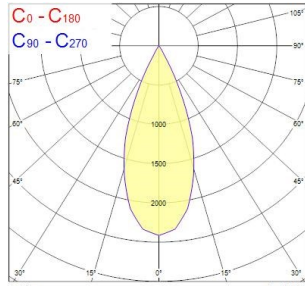

Distance [m] Cone diameter [m] Illuminance [lx]
C0 - C180 (Half beam angle: 10.4°)

Distance [m]	Cone diameter [m]	E ₀ [lx]	E ₀ / E ₀₀
0.5	0.97	1000	530
1.0	0.74	328	168
1.5	1.10	144	60
2.0	1.47	81	30
2.5	1.84	52	22
3.0	2.21	38	15

Distance [m] Cone diameter [m] Illuminance [lx]
C0 - C180 (Half beam angle: 40.4°)

Distance [m]	Cone diameter [m]	E ₀ [lx]	E ₀ / E ₀₀
0.5	0.13	6396	3292
1.0	0.26	1575	775
1.5	0.39	700	344
2.0	0.53	394	191
2.5	0.66	251	124
3.0	0.79	178	86

Distance [m] Cone diameter [m] Illuminance [lx]
C0 - C180 (Half beam angle: 15.9°)

Beacon LED Muse Tune

Beacon Muse Tune 90CRI DALI Black L3

2059768

Distance [m]	Cone diameter [m]	Beam diameter [m]	Beam illuminance [lx]
0.5	0.09	0.09	8914
1.0	0.18	0.18	2229
1.5	0.27	0.27	960
2.0	0.36	0.36	587
2.5	0.46	0.46	467
3.0	0.55	0.55	385

Distance [m]	Cone diameter [m]	Beam diameter [m]	Beam illuminance [lx]
0.5	0.09	0.09	9222
1.0	0.18	0.18	2305
1.5	0.27	0.27	928
2.0	0.36	0.36	593
2.5	0.46	0.46	467
3.0	0.55	0.55	385

Distance [m]	Cone diameter [m]	Beam diameter [m]	Beam illuminance [lx]
0.5	0.13	0.13	5845
1.0	0.26	0.26	1461
1.5	0.39	0.39	661
2.0	0.53	0.53	412
2.5	0.66	0.66	325
3.0	0.79	0.79	264