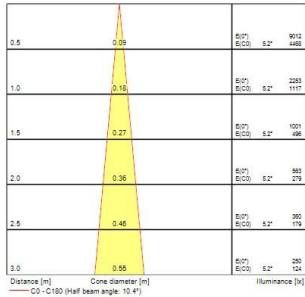

Beacon LED Muse Tune

Beacon Muse Tune 90CRI DALI Black L3

2059768

Distance [m]	Cone diameter [m]	Beam diameter [m]	Beam illuminance [lx]
0.5	0.09	0.09	8914
1.0	0.18	0.18	2229
1.5	0.27	0.27	960
2.0	0.36	0.36	587
2.5	0.46	0.46	467
3.0	0.55	0.55	385

Distance [m]	Cone diameter [m]	Beam diameter [m]	Beam illuminance [lx]
0.5	0.09	0.09	9222
1.0	0.18	0.18	2305
1.5	0.27	0.27	928
2.0	0.36	0.36	593
2.5	0.46	0.46	467
3.0	0.55	0.55	385

Distance [m]	Cone diameter [m]	Beam diameter [m]	Beam illuminance [lx]
0.5	0.13	0.13	5845
1.0	0.26	0.26	1461
1.5	0.39	0.39	661
2.0	0.53	0.53	412
2.5	0.66	0.66	325
3.0	0.79	0.79	264

Distance [m]	Cone diameter [m]	Beam diameter [m]	Beam illuminance [lx]
0.5	0.13	0.13	6883
1.0	0.26	0.26	1718
1.5	0.39	0.39	718
2.0	0.53	0.53	454
2.5	0.66	0.66	359
3.0	0.79	0.79	292

Distance [m]	Cone diameter [m]	Beam diameter [m]	Beam illuminance [lx]
0.5	0.37	0.37	1268
1.0	0.74	0.74	318
1.5	1.10	1.10	141
2.0	1.47	1.47	73
2.5	1.84	1.84	47
3.0	2.21	2.21	38

Distance [m]	Cone diameter [m]	Beam diameter [m]	Beam illuminance [lx]
0.5	0.37	0.37	1143
1.0	0.74	0.74	288
1.5	1.11	1.11	127
2.0	1.48	1.48	71
2.5	1.85	1.85	48
3.0	2.22	2.22	33

Beacon LED Muse Tune Beacon Muse Tune 90CRI DALI Black L3 2059768