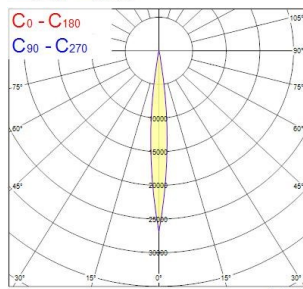

Beacon LED Muse Tune

Beacon Muse Tune 90CRI DALI Black L3

2059768

Product features

- Integrated LED spotlight, Black - RAL9005 unique soft-touch ring, adjustable beam angle from a 10° spot to a 40° flood, compact and minimalist design, ideal for retail, display, museum and gallery applications, die-cast aluminium body, passive cooling heatsink. Beam angle: 10° spot to 40° flood, color temperature: 2100-4300K Tuneable white, total system power: 21W, total fixture output: 71/134 lm, LOR: 100%, colour rendering: CRI: 93 typical, LED Chromaticity: 3 step MacAdam ellipse, lifetime: >70000 hours at L70B50, energy class: A++, A+, A, IR/UV free light source without heat radiation, operating voltage: 220-240V / 50-60Hz, electronic driver, dimmable and tuneable via DALI, power factor: 0.9, electrical protection: Class II, Lytespan 3 - Three Circuit Adaptor suitable for Concord Lytespan track, ingress protection rating: IP20, suitable for internal environment only, horizontal rotation: 355°, vertical tilt: 90°, dimensions: Ø80x140x216mm, weight: 0.96kg.

PHOTOMETRY

Beacon LED Muse Tune

Beacon Muse Tune 90CRI DALI Black L3

2059768

Distance [m]	Cone diameter [m]	E ₀ [lx]	E ₀ / E ₀₀
0.5	0.09	9217	4811
1.0	0.18	2302	1180
1.5	0.27	1036	518
2.0	0.36	501	260
2.5	0.45	313	160
3.0	0.55	209	109

Distance [m] Cone diameter [m] Illuminance [lx]
C0 - C180 (Half beam angle: 10.4°)

Distance [m]	Cone diameter [m]	E ₀ [lx]	E ₀ / E ₀₀
0.5	0.97	1000	530
1.0	0.74	328	168
1.5	1.10	144	60
2.0	1.47	81	30
2.5	1.84	52	22
3.0	2.21	38	15

Distance [m] Cone diameter [m] Illuminance [lx]
C0 - C180 (Half beam angle: 40.4°)

Distance [m]	Cone diameter [m]	E ₀ [lx]	E ₀ / E ₀₀
0.5	0.13	6396	3292
1.0	0.26	1575	775
1.5	0.39	700	344
2.0	0.53	394	191
2.5	0.66	251	124
3.0	0.79	178	86