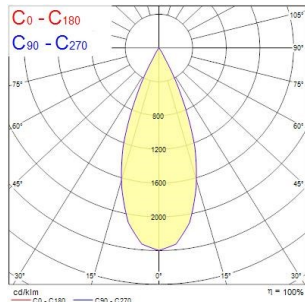

Distance [m]	Cone diameter [m]	Beam diameter [m]	Beam illuminance [lx]
0.5	0.13	0.13	6883
1.0	0.26	0.26	1718
1.5	0.39	0.39	718
2.0	0.53	0.53	454
2.5	0.66	0.66	359
3.0	0.79	0.79	292

Distance [m]	Cone diameter [m]	Beam diameter [m]	Beam illuminance [lx]
0.5	0.37	0.37	1268
1.0	0.74	0.74	318
1.5	1.10	1.10	141
2.0	1.47	1.47	73
2.5	1.84	1.84	47
3.0	2.21	2.21	38

Distance [m]	Cone diameter [m]	Beam diameter [m]	Beam illuminance [lx]
0.5	0.37	0.37	1143
1.0	0.74	0.74	288
1.5	1.11	1.11	127
2.0	1.48	1.48	71
2.5	1.85	1.85	48
3.0	2.22	2.22	33