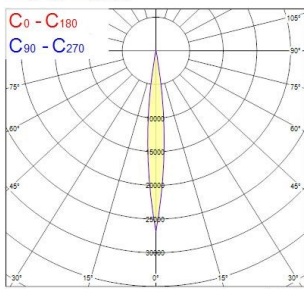

Beacon LED Muse Tune

Beacon Muse Tune 90CRI DALI Black L3

2059768

Product features

- Integrated LED spotlight, Black - RAL9005 unique soft-touch ring, adjustable beam angle from a 10° spot to a 40° flood, compact and minimalist design, ideal for retail, display, museum and gallery applications, die-cast aluminium body, passive cooling heatsink. Beam angle: 10° spot to 40° flood, color temperature: 2100-4300K Tuneable white, total system power: 21W, total fixture output: 71/134 lm, LOR: 100%, colour rendering: CRI: 93 typical, LED Chromaticity: 3 step MacAdam ellipse, lifetime: >70000 hours at L70B50, energy class: A++, A+, A, IR/UV free light source without heat radiation, operating voltage: 220-240V / 50-60Hz, electronic driver, dimmable and tuneable via DALI, power factor: 0.9, electrical protection: Class II, Lytespan 3 - Three Circuit Adaptor suitable for Concord Lytespan track, ingress protection rating: IP20, suitable for internal environment only, horizontal rotation: 355°, vertical tilt: 90°, dimensions: Ø80x140x216mm, weight: 0.96kg.

PHOTOMETRY

Beacon LED Muse Tune

Beacon Muse Tune 90CRI DALI Black L3

2059768

Distance [m]	Cone diameter [m]	E ₀ [lx]	E ₀ / E ₀₀
0.5	0.09	9217	4811
1.0	0.18	2302	1180
1.5	0.27	1036	518
2.0	0.36	501	260
2.5	0.45	313	160
3.0	0.55	209	109

Distance [m] Cone diameter [m] Illuminance [lx]
C0 - C180 (Half beam angle: 10.4°)

Distance [m]	Cone diameter [m]	E ₀ [lx]	E ₀ / E ₀₀
0.5	0.97	1000	530
1.0	0.74	328	168
1.5	1.10	144	60
2.0	1.47	81	30
2.5	1.84	52	22
3.0	2.21	38	15

Distance [m] Cone diameter [m] Illuminance [lx]
C0 - C180 (Half beam angle: 40.4°)

Distance [m]	Cone diameter [m]	E ₀ [lx]	E ₀ / E ₀₀
0.5	0.13	6396	3292
1.0	0.26	1575	775
1.5	0.39	700	344
2.0	0.53	394	191
2.5	0.66	251	124
3.0	0.79	178	86