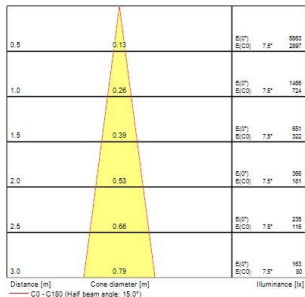

Beacon LED Muse Tune

Beacon Muse Tune 90CRI DALI Black L3

2059768

Distance [m]	Cone diameter [m]	Beam diameter [m]	Beam illuminance [lx]
0.5	0.09	0.09	8914
1.0	0.18	0.18	2229
1.5	0.27	0.27	960
2.0	0.36	0.36	587
2.5	0.46	0.46	467
3.0	0.55	0.55	385

Distance [m]	Cone diameter [m]	Beam diameter [m]	Beam illuminance [lx]
0.5	0.09	0.09	9222
1.0	0.18	0.18	2305
1.5	0.27	0.27	928
2.0	0.36	0.36	593
2.5	0.46	0.46	467
3.0	0.55	0.55	385

Distance [m]	Cone diameter [m]	Beam diameter [m]	Beam illuminance [lx]
0.5	0.13	0.13	5845
1.0	0.26	0.26	1461
1.5	0.39	0.39	661
2.0	0.53	0.53	412
2.5	0.66	0.66	325
3.0	0.79	0.79	264

Distance [m]	Cone diameter [m]	Beam diameter [m]	Beam illuminance [lx]
0.5	0.13	0.13	6883
1.0	0.26	0.26	1718
1.5	0.39	0.39	718
2.0	0.53	0.53	454
2.5	0.66	0.66	359
3.0	0.79	0.79	292

Distance [m]	Cone diameter [m]	Beam diameter [m]	Beam illuminance [lx]
0.5	0.37	0.37	1268
1.0	0.74	0.74	318
1.5	1.10	1.10	141
2.0	1.47	1.47	73
2.5	1.84	1.84	47
3.0	2.21	2.21	38

Distance [m]	Cone diameter [m]	Beam diameter [m]	Beam illuminance [lx]
0.5	0.37	0.37	1143
1.0	0.74	0.74	288
1.5	1.11	1.11	127
2.0	1.48	1.48	71
2.5	1.85	1.85	48
3.0	2.22	2.22	33

Beacon LED Muse Tune Beacon Muse Tune 90CRI DALI Black L3 2059768