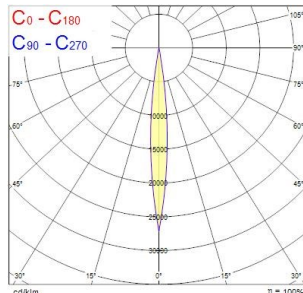

Distance [m]	Cone diameter [m]	E₀ [lx]	E₀ / E₀₀
0.5	0.09	9217	4811
1.0	0.18	2302	1180
1.5	0.27	1036	518
2.0	0.36	501	260
2.5	0.45	313	160
3.0	0.55	209	109

Distance [m] Cone diameter [m] Illuminance [lx]
C0 - C180 (Half beam angle: 10.4°)

Distance [m]	Cone diameter [m]	E₀ [lx]	E₀ / E₀₀
0.5	0.97	1000	530
1.0	0.74	328	168
1.5	1.10	144	60
2.0	1.47	81	30
2.5	1.84	52	22
3.0	2.21	38	15

Distance [m] Cone diameter [m] Illuminance [lx]
C0 - C180 (Half beam angle: 40.4°)

Distance [m]	Cone diameter [m]	E₀ [lx]	E₀ / E₀₀
0.5	0.13	6396	3292
1.0	0.26	1575	775
1.5	0.39	700	344
2.0	0.53	394	191
2.5	0.66	251	124
3.0	0.79	178	86

Distance [m] Cone diameter [m] Illuminance [lx]
C0 - C180 (Half beam angle: 15.9°)