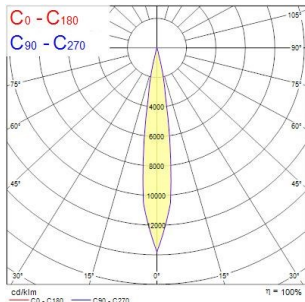

Distance [m] Cone diameter [m] Illuminance [lx]
C0 - C180 (Half beam angle: 10.4°)

Distance [m]	Cone diameter [m]	E ₀ [lx]	E ₀ / E ₀₀
0.5	0.97	1000	530
1.0	0.74	328	168
1.5	1.10	144	60
2.0	1.47	81	30
2.5	1.84	52	22
3.0	2.21	38	15

Distance [m] Cone diameter [m] Illuminance [lx]
C0 - C180 (Half beam angle: 40.4°)

Distance [m]	Cone diameter [m]	E ₀ [lx]	E ₀ / E ₀₀
0.5	0.13	6396	3292
1.0	0.26	1575	775
1.5	0.39	700	344
2.0	0.53	394	191
2.5	0.66	251	124
3.0	0.79	178	86

Distance [m] Cone diameter [m] Illuminance [lx]
C0 - C180 (Half beam angle: 15.9°)

Beacon LED Muse Tune

Beacon Muse Tune 90CRI DALI Black L3

2059768

Distance [m]	Cone diameter [m]	Beam diameter [m]	Beam illuminance [lx]
0.5	0.09	0.09	8914
1.0	0.18	0.18	2229
1.5	0.27	0.27	960
2.0	0.36	0.36	587
2.5	0.46	0.46	467
3.0	0.55	0.55	385

Distance [m]	Cone diameter [m]	Beam diameter [m]	Beam illuminance [lx]
0.5	0.09	0.09	9222
1.0	0.18	0.18	2305
1.5	0.27	0.27	928
2.0	0.36	0.36	593
2.5	0.46	0.46	467
3.0	0.55	0.55	385

Distance [m]	Cone diameter [m]	Beam diameter [m]	Beam illuminance [lx]
0.5	0.13	0.13	5845
1.0	0.26	0.26	1461
1.5	0.39	0.39	661
2.0	0.53	0.53	412
2.5	0.66	0.66	325
3.0	0.79	0.79	264