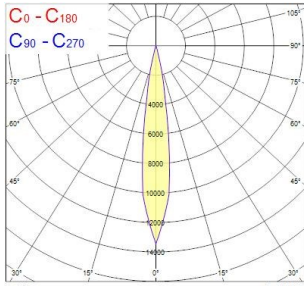

Beacon LED Muse Tune

Beacon Muse Tune 90CRI DALI Black L3

2059768

Product features

- Integrated LED spotlight, Black - RAL9005 unique soft-touch ring, adjustable beam angle from a 10° spot to a 40° flood, compact and minimalist design, ideal for retail, display, museum and gallery applications, die-cast aluminium body, passive cooling heatsink. Beam angle: 10° spot to 40° flood, color temperature: 2100-4300K Tuneable white, total system power: 21W, total fixture output: 71/134 lm, LOR: 100%, colour rendering: CRI: 93 typical, LED Chromaticity: 3 step MacAdam ellipse, lifetime: >70000 hours at L70B50, energy class: A++, A+, A, IR/UV free light source without heat radiation, operating voltage: 220-240V / 50-60Hz, electronic driver, dimmable and tuneable via DALI, power factor: 0.9, electrical protection: Class II, Lytespan 3 - Three Circuit Adaptor suitable for Concord Lytespan track, ingress protection rating: IP20, suitable for internal environment only, horizontal rotation: 355°, vertical tilt: 90°, dimensions: Ø80x140x216mm, weight: 0.96kg.

PHOTOMETRY

Beacon LED Muse Tune

Beacon Muse Tune 90CRI DALI Black L3

2059768

Distance [m]	Cone diameter [m]	E ₀ [lx]	E ₀ / E ₀₀
0.5	0.09	9217	4811
1.0	0.18	2302	1180
1.5	0.27	1036	518
2.0	0.36	501	260
2.5	0.45	313	160
3.0	0.55	209	109

Distance [m] Cone diameter [m] Illuminance [lx]
C0 - C180 (Half beam angle: 10.4°)

Distance [m]	Cone diameter [m]	E ₀ [lx]	E ₀ / E ₀₀
0.5	0.97	1000	530
1.0	0.74	328	168
1.5	1.10	144	60
2.0	1.47	81	30
2.5	1.84	52	22
3.0	2.21	38	15

Distance [m] Cone diameter [m] Illuminance [lx]
C0 - C180 (Half beam angle: 40.4°)

Distance [m]	Cone diameter [m]	E ₀ [lx]	E ₀ / E ₀₀
0.5	0.13	6396	3292
1.0	0.26	1575	775
1.5	0.39	700	344
2.0	0.53	394	191
2.5	0.66	251	124
3.0	0.79	178	86