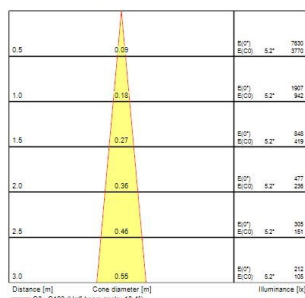

Beacon LED Muse Tune

Beacon Muse Tune 90CRI DALI Black L3

2059768

Distance [m]	Cone diameter [m]	Beam diameter [m]	Beam illuminance [lx]
0.5	0.09	0.09	8914
1.0	0.18	0.18	2229
1.5	0.27	0.27	960
2.0	0.36	0.36	587
2.5	0.46	0.46	467
3.0	0.55	0.55	385

Distance [m]	Cone diameter [m]	Beam diameter [m]	Beam illuminance [lx]
0.5	0.09	0.09	9222
1.0	0.18	0.18	2305
1.5	0.27	0.27	928
2.0	0.36	0.36	593
2.5	0.46	0.46	467
3.0	0.55	0.55	385

Distance [m]	Cone diameter [m]	Beam diameter [m]	Beam illuminance [lx]
0.5	0.13	0.13	5845
1.0	0.26	0.26	1461
1.5	0.39	0.39	661
2.0	0.53	0.53	412
2.5	0.66	0.66	325
3.0	0.79	0.79	264

Distance [m]	Cone diameter [m]	Beam diameter [m]	Beam illuminance [lx]
0.5	0.13	0.13	6883
1.0	0.26	0.26	1718
1.5	0.39	0.39	718
2.0	0.53	0.53	454
2.5	0.66	0.66	359
3.0	0.79	0.79	292

Distance [m]	Cone diameter [m]	Beam diameter [m]	Beam illuminance [lx]
0.5	0.37	0.37	1268
1.0	0.74	0.74	318
1.5	1.10	1.10	141
2.0	1.47	1.47	73
2.5	1.84	1.84	47
3.0	2.21	2.21	38

Distance [m]	Cone diameter [m]	Beam diameter [m]	Beam illuminance [lx]
0.5	0.37	0.37	1143
1.0	0.74	0.74	288
1.5	1.11	1.11	127
2.0	1.48	1.48	71
2.5	1.85	1.85	48
3.0	2.22	2.22	33

Beacon LED Muse Tune Beacon Muse Tune 90CRI DALI Black L3 2059768