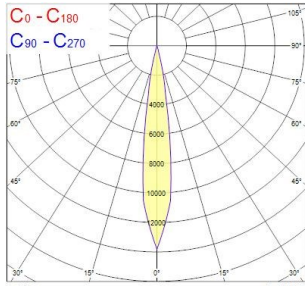

Distance [m] Cone diameter [m] Illuminance [lx]
C0 - C180 (Half beam angle: 10.4°)

Distance [m]	Cone diameter [m]	E ₀ [lx]	E ₀ / E ₀₀
0.5	0.97	1000	530
1.0	0.74	328	168
1.5	1.10	144	60
2.0	1.47	81	30
2.5	1.84	52	22
3.0	2.21	38	15

Distance [m] Cone diameter [m] Illuminance [lx]
C0 - C180 (Half beam angle: 40.4°)

Distance [m]	Cone diameter [m]	E ₀ [lx]	E ₀ / E ₀₀
0.5	0.13	6396	3292
1.0	0.26	1575	775
1.5	0.39	700	344
2.0	0.53	394	191
2.5	0.66	251	124
3.0	0.79	178	86

Distance [m] Cone diameter [m] Illuminance [lx]
C0 - C180 (Half beam angle: 15.9°)

Beacon LED Muse Tune

Beacon Muse Tune 90CRI DALI Black L3

2059768

Distance [m]	Cone diameter [m]	Beam diameter [m]	Beam illuminance [lx]
0.5	0.09	0.09	8914
1.0	0.18	0.18	2229
1.5	0.27	0.27	960
2.0	0.36	0.36	587
2.5	0.46	0.46	467
3.0	0.55	0.55	385

Distance [m]	Cone diameter [m]	Beam diameter [m]	Beam illuminance [lx]
0.5	0.09	0.09	9222
1.0	0.18	0.18	2305
1.5	0.27	0.27	928
2.0	0.36	0.36	593
2.5	0.46	0.46	467
3.0	0.55	0.55	385

Distance [m]	Cone diameter [m]	Beam diameter [m]	Beam illuminance [lx]
0.5	0.13	0.13	5845
1.0	0.26	0.26	1461
1.5	0.39	0.39	661
2.0	0.53	0.53	412
2.5	0.66	0.66	325
3.0	0.79	0.79	264