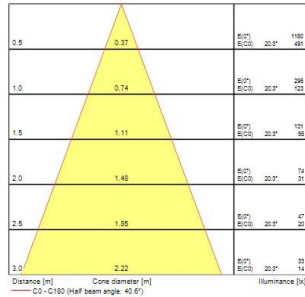

Beacon LED Muse Tune

Beacon Muse Tune 90CRI DALI Black L3

2059768

Distance [m]	Cone diameter [m]	Beam diameter [m]	Beam illuminance [lx]
0.5	0.09	0.09	8914
1.0	0.18	0.18	2229
1.5	0.27	0.27	960
2.0	0.36	0.36	587
2.5	0.46	0.46	467
3.0	0.55	0.55	385

Distance [m]	Cone diameter [m]	Beam diameter [m]	Beam illuminance [lx]
0.5	0.09	0.09	9222
1.0	0.18	0.18	2305
1.5	0.27	0.27	928
2.0	0.36	0.36	593
2.5	0.46	0.46	467
3.0	0.55	0.55	385

Distance [m]	Cone diameter [m]	Beam diameter [m]	Beam illuminance [lx]
0.5	0.13	0.13	5845
1.0	0.26	0.26	1461
1.5	0.39	0.39	661
2.0	0.53	0.53	412
2.5	0.66	0.66	325
3.0	0.79	0.79	264

Distance [m]	Cone diameter [m]	Beam diameter [m]	Beam illuminance [lx]
0.5	0.13	0.13	6883
1.0	0.26	0.26	1718
1.5	0.39	0.39	718
2.0	0.53	0.53	454
2.5	0.66	0.66	359
3.0	0.79	0.79	292

Distance [m]	Cone diameter [m]	Beam diameter [m]	Beam illuminance [lx]
0.5	0.37	0.37	1268
1.0	0.74	0.74	318
1.5	1.10	1.10	141
2.0	1.47	1.47	73
2.5	1.84	1.84	47
3.0	2.21	2.21	38

Distance [m]	Cone diameter [m]	Beam diameter [m]	Beam illuminance [lx]
0.5	0.37	0.37	1143
1.0	0.74	0.74	288
1.5	1.11	1.11	127
2.0	1.48	1.48	71
2.5	1.85	1.85	48
3.0	2.22	2.22	33

Beacon LED Muse Tune Beacon Muse Tune 90CRI DALI Black L3 2059768