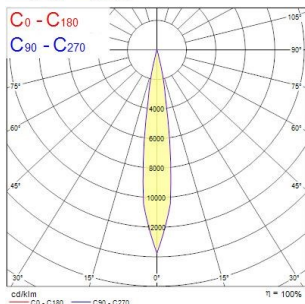

Beacon LED Muse Tune

Beacon Muse Tune 90CRI DALI Black L3

2059768

Distance [m]	Cone diameter [m]	Beam diameter [m]	Beam illuminance [lx]
0.5	0.09	0.09	8914
1.0	0.18	0.18	2229
1.5	0.27	0.27	960
2.0	0.36	0.36	587
2.5	0.46	0.46	467
3.0	0.55	0.55	385

Distance [m]	Cone diameter [m]	Beam diameter [m]	Beam illuminance [lx]
0.5	0.09	0.09	9222
1.0	0.18	0.18	2305
1.5	0.27	0.27	928
2.0	0.36	0.36	593
2.5	0.46	0.46	467
3.0	0.55	0.55	385

Distance [m]	Cone diameter [m]	Beam diameter [m]	Beam illuminance [lx]
0.5	0.13	0.13	5845
1.0	0.26	0.26	1461
1.5	0.39	0.39	661
2.0	0.53	0.53	412
2.5	0.66	0.66	325
3.0	0.79	0.79	264

Distance [m]	Cone diameter [m]	Beam diameter [m]	Beam illuminance [lx]
0.5	0.13	0.13	6883
1.0	0.26	0.26	1718
1.5	0.39	0.39	718
2.0	0.53	0.53	454
2.5	0.66	0.66	359
3.0	0.79	0.79	292

Distance [m]	Cone diameter [m]	Beam diameter [m]	Beam illuminance [lx]
0.5	0.37	0.37	1268
1.0	0.74	0.74	318
1.5	1.10	1.10	141
2.0	1.47	1.47	73
2.5	1.84	1.84	47
3.0	2.21	2.21	38

Distance [m]	Cone diameter [m]	Beam diameter [m]	Beam illuminance [lx]
0.5	0.37	0.37	1143
1.0	0.74	0.74	288
1.5	1.11	1.11	127
2.0	1.48	1.48	71
2.5	1.85	1.85	48
3.0	2.22	2.22	33

Beacon LED Muse Tune Beacon Muse Tune 90CRI DALI Black L3 2059768