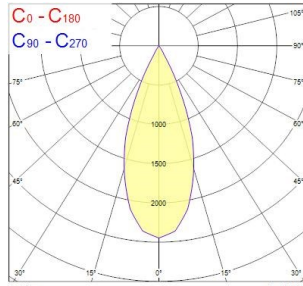

Beacon LED Muse Tune

Beacon Muse Tune 90CRI DALI Black L3

2059768