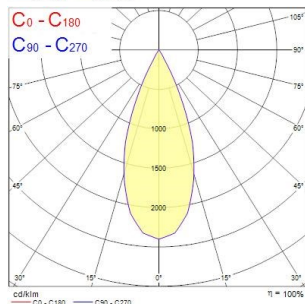

Beacon LED Muse Tune

Beacon Muse Tune 90CRI DALI Black L3

2059768

Distance [m]	Cone diameter [m]	Beam diameter [m]	Beam illuminance [lx]
0.5	0.09	0.09	8914
1.0	0.18	0.18	2229
1.5	0.27	0.27	960
2.0	0.36	0.36	587
2.5	0.46	0.46	467
3.0	0.55	0.55	385

Distance [m]	Cone diameter [m]	Beam diameter [m]	Beam illuminance [lx]
0.5	0.09	0.09	9222
1.0	0.18	0.18	2305
1.5	0.27	0.27	928
2.0	0.36	0.36	593
2.5	0.46	0.46	467
3.0	0.55	0.55	385

Distance [m]	Cone diameter [m]	Beam diameter [m]	Beam illuminance [lx]
0.5	0.13	0.13	5845
1.0	0.26	0.26	1461
1.5	0.39	0.39	661
2.0	0.53	0.53	412
2.5	0.66	0.66	325
3.0	0.79	0.79	264

Distance [m]	Cone diameter [m]	Beam diameter [m]	Beam illuminance [lx]
0.5	0.13	0.13	6883
1.0	0.26	0.26	1718
1.5	0.39	0.39	718
2.0	0.53	0.53	454
2.5	0.66	0.66	359
3.0	0.79	0.79	292

Distance [m]	Cone diameter [m]	Beam diameter [m]	Beam illuminance [lx]
0.5	0.37	0.37	1268
1.0	0.74	0.74	318
1.5	1.10	1.10	141
2.0	1.47	1.47	73
2.5	1.84	1.84	47
3.0	2.21	2.21	38

Distance [m]	Cone diameter [m]	Beam diameter [m]	Beam illuminance [lx]
0.5	0.37	0.37	1143
1.0	0.74	0.74	288
1.5	1.11	1.11	127
2.0	1.48	1.48	71
2.5	1.85	1.85	48
3.0	2.22	2.22	33

Beacon LED Muse Tune Beacon Muse Tune 90CRI DALI Black L3 2059768