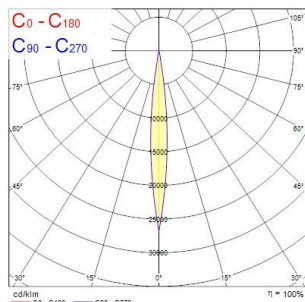

Beacon LED Muse Tune

Beacon Muse Tune 90CRI DALI Black L3

2059768

Distance [m]	Cone diameter [m]	Beam diameter [m]	Beam illuminance [lx]
0.5	0.09	0.09	8914
1.0	0.18	0.18	2229
1.5	0.27	0.27	960
2.0	0.36	0.36	587
2.5	0.46	0.46	467
3.0	0.55	0.55	385

Distance [m]	Cone diameter [m]	Beam diameter [m]	Beam illuminance [lx]
0.5	0.09	0.09	9222
1.0	0.18	0.18	2305
1.5	0.27	0.27	928
2.0	0.36	0.36	593
2.5	0.46	0.46	467
3.0	0.55	0.55	385

Distance [m]	Cone diameter [m]	Beam diameter [m]	Beam illuminance [lx]
0.5	0.13	0.13	5845
1.0	0.26	0.26	1461
1.5	0.39	0.39	661
2.0	0.53	0.53	412
2.5	0.66	0.66	325
3.0	0.79	0.79	264

Distance [m]	Cone diameter [m]	Beam diameter [m]	Beam illuminance [lx]
0.5	0.13	0.13	6883
1.0	0.26	0.26	1718
1.5	0.39	0.39	718
2.0	0.53	0.53	454
2.5	0.66	0.66	359
3.0	0.79	0.79	292

Distance [m]	Cone diameter [m]	Beam diameter [m]	Beam illuminance [lx]
0.5	0.37	0.37	1268
1.0	0.74	0.74	318
1.5	1.10	1.10	141
2.0	1.47	1.47	73
2.5	1.84	1.84	47
3.0	2.21	2.21	38

Distance [m]	Cone diameter [m]	Beam diameter [m]	Beam illuminance [lx]
0.5	0.37	0.37	1143
1.0	0.74	0.74	288
1.5	1.11	1.11	127
2.0	1.48	1.48	71
2.5	1.85	1.85	48
3.0	2.22	2.22	33

Beacon LED Muse Tune Beacon Muse Tune 90CRI DALI Black L3 2059768