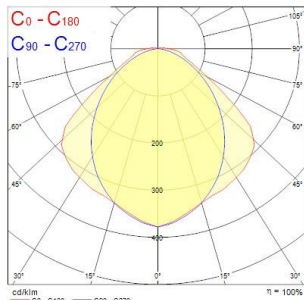

Sylproof Superia LED G3 MW SYLPROOF SUPERIA LED G3 1500mm Twin 4K E3 MW 0048724

TECHNICAL DRAWINGS