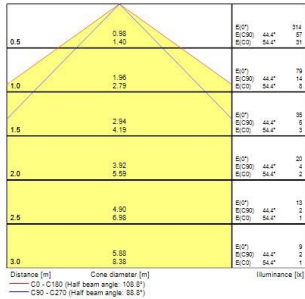

Sylproof Superia LED G3 MW SYLPROOF SUPERIA LED G3 1500mm Twin 4K E3 MW 0048724

TECHNICAL DRAWINGS