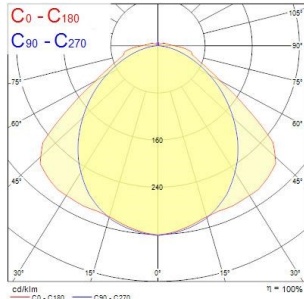

Sylproof Superia LED G3 MW SYLPROOF SUPERIA LED G3 1500mm Twin 4K E3 MW 0048724

TECHNICAL DRAWINGS