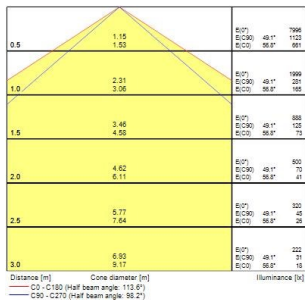

Sylproof Superia LED G3 MW SYLPROOF SUPERIA LED G3 1500mm Twin 4K E3 MW 0048724

TECHNICAL DRAWINGS