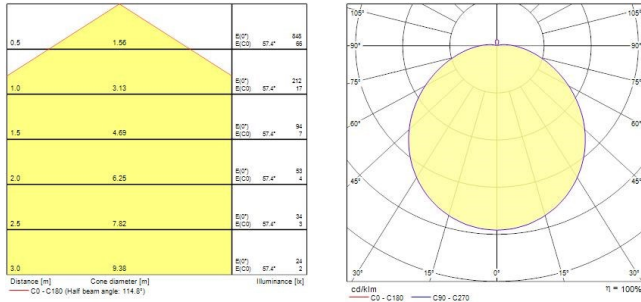

Brio IP65 LED - Vandal Resistant BRIO IP55VR LED 3000K 4054964