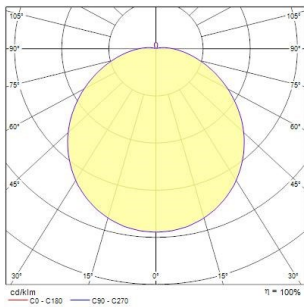

PHOTOMETRY

Distance [m]	Cone diameter [m]	Beam angle [°]	Illuminance [lx]
0.5	1.55	87.1°	1555
1.0	3.09	87.1°	386
1.5	4.64	87.1°	175
2.0	6.18	87.1°	99
2.5	7.73	87.1°	63
3.0	9.27	87.1°	44

Distance [m] Cone diameter [m] Illuminance [lx]
C0 - C180 (Half beam angle: 114.2°)