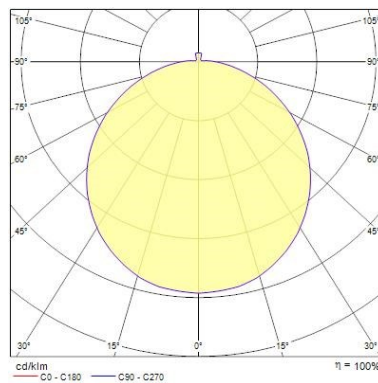

Brio IP65 LED - Vandal Resistant

BRIO IP55VR LED 3000K DALI Emergency
4054967

Electrical data

Mains voltage (V)	230V~
Electrical protection	Class II
Control gear mounting	Integral
Transformer required	Yes
Drive current (mA)	350

Physical data

Housing colour	Silver
IP rating	IP55
IK rating	IK10
Diffuser finish	Opal
Diffuser material	PC Polycarbonate
Reflector finish	White
Nominal Product Length (mm)	408
Nominal Product Width (mm)	358
Weight (kg)	3.2

Packaging

Single packaging type	Carton
Product EAN number	5026524549677
Packaging single length / height (cm)	50.0
Packaging single width (cm)	50.0
Packaging single depth (cm)	20.0
Units per outer package	1
Packaging outer length / height (cm)	50.0
Packaging outer width (cm)	50.0
Packaging outer depth (cm)	20.0

PHOTOMETRY

TECHNICAL DRAWINGS