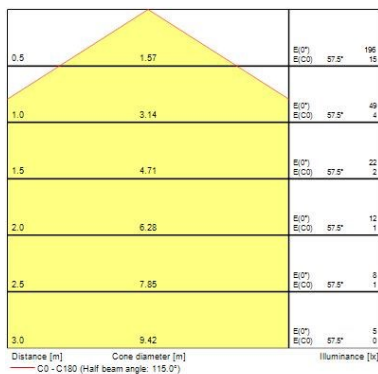

Brio IP65 LED - Vandal Resistant

BRIO IP55VR LED 3000K DALI Emergency
4054967

Electrical data

Mains voltage (V)	230V~
Electrical protection	Class II
Control gear mounting	Integral
Transformer required	Yes
Drive current (mA)	350

Physical data

Housing colour	Silver
IP rating	IP55
IK rating	IK10
Diffuser finish	Opal
Diffuser material	PC Polycarbonate
Reflector finish	White
Nominal Product Length (mm)	408
Nominal Product Width (mm)	358
Weight (kg)	3.2

Packaging

Single packaging type	Carton
Product EAN number	5026524549677
Packaging single length / height (cm)	50.0
Packaging single width (cm)	50.0
Packaging single depth (cm)	20.0
Units per outer package	1
Packaging outer length / height (cm)	50.0
Packaging outer width (cm)	50.0
Packaging outer depth (cm)	20.0

PHOTOMETRY

TECHNICAL DRAWINGS