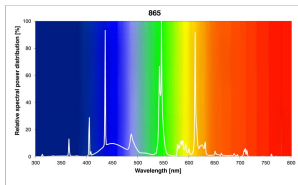

## PRODUCT OVERVIEW

|                                 |   |
|---------------------------------|---|
| Product name                    | F14W/T8/865   |
| Technology                      | Fluorescent   |
| Watt (Rated) (W)                | 14.00   |
| Lamp shape                      | Tube, double-ended  |
| Type                            | T8 Luxline Plus   |
| Cap/Base                        | G13   |
| Lamp finish                     | Frosted/Coated  |
| Fixture rating                  | Open  |
| General application             | Education, Hospitality, Logistics & Industry, Museums & Galleries, Office, Retail, Residential & Consumer |
| ETIM Class                      | EC000108  |
| E-number FI                     | 4940240   |
| Luminous flux (lm)              | 800   |
| Colour temperature (K)          | 6500  |
| Light colour                    | Daylight  |
| CRI (Ra)                        | 85  |
| Colour Variation Initial (SDCM) | SDCM5   |
| Photobiological Risk Group      | Not applicable  |
| Wattage (W)                     | 14.00   |
| Product Voltage (V)             | 45  |
| Dimmable                        | Yes   |
| Average life (Nominal) (h)      | 20000   |
| Product EAN number              | 5410288001357   |

## PHOTOMETRY