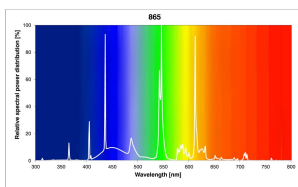

T8 Luxline Plus

F58W/T8/865
0001532

Product features

PRODUCT OVERVIEW

Product name	F58W/T8/865
Technology	Fluorescent
Watt (Rated) (W)	58.00
Lamp shape	Tube, double-ended
Type	T8 Luxline Plus
Cap/Base	G13
Lamp finish	Frosted/Coated
Fixture rating	Open
General application	Education, Hospitality, Logistics & Industry, Museums & Galleries, Office, Retail, Residential & Consumer
ETIM Class	EC000108
E-number FI	4940770
E-number SE	8356620
E-number Norway	3815424
Luminous flux (lm)	5000
Colour temperature (K)	6500
Light colour	Daylight
CRI (Ra)	85
Colour Variation Initial (SDCM)	SDCM5
Photobiological Risk Group	Not applicable
Wattage (W)	58.00
Product Voltage (V)	110
Dimmable	Yes
Average life (Nominal) (h)	20000
Product EAN number	5410288015323

PHOTOMETRY

T8 Luxline Plus
F58W/T8/865
0001532

TECHNICAL DRAWINGS