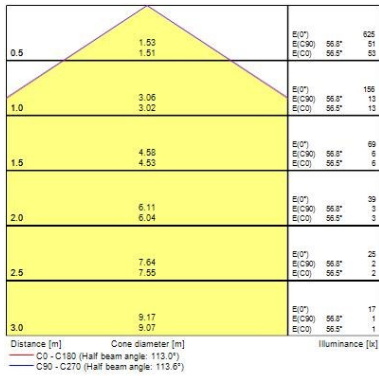

SylBatten LED - DALI

SYLBATTEN LED 1505MM 4000LM 6000K DALI (TP6) E3

0045214

LED Flickering Rate	Medium (21% - 40%)
Max. Luminaires per 10A C Breaker	19
Max. Luminaires per 13A C Breaker	25
Max. Luminaires per 16A C Breaker	32
Max. Luminaires per 20A C Breaker	40

Lifetime data

Lifespan L70 B50	50000
Lifespan L70 B20	30000
Lifespan L70 B10	15000
Lifespan L80 B50	30000
Lifespan L80 B20	30000
Lifespan L80 B10	15000
Lifespan L90 B50	15000
Lifespan L90 B20	15000
Lifespan L90 B10	15000

Physical data

Housing colour	RAL 9016 - Traffic white / Bezel
IP rating	IP20
IK rating	IK07
Diffuser finish	Opal
Diffuser material	PC Polycarbonate
Nominal Product Length (mm)	1505
Nominal Product Width (mm)	66
Nominal Product Height (mm)	76
Weight (kg)	3.7

Packaging

Single packaging type	Carton
Product EAN number	5410288452142
Packaging single length / height (cm)	152.0
Packaging single width (cm)	8.0
Packaging single depth (cm)	9.0
DUN14 (outer)	05410288452142
Units per outer package	1
Packaging outer length / height (cm)	152.0
Packaging outer width (cm)	8.0
Packaging outer depth (cm)	9.0

Safety data

Optimal operating condition (°C)	0-25

PHOTOMETRY

SylBatten LED - DALI

SYLBATTEN LED 1505MM 4000LM 6000K DALI (TP6) E3
0045214