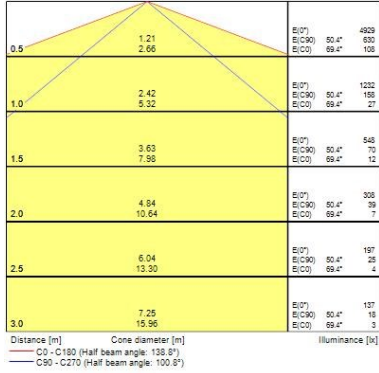

SylBatten LED - DALI

SYLBATTEN LED 1505MM 4000LM 6000K DALI (TP6) E3

0045214

LED Flickering Rate	Medium (21% - 40%)
Max. Luminaires per 10A C Breaker	19
Max. Luminaires per 13A C Breaker	25
Max. Luminaires per 16A C Breaker	32
Max. Luminaires per 20A C Breaker	40

Lifetime data

Lifespan L70 B50	50000
Lifespan L70 B20	30000
Lifespan L70 B10	15000
Lifespan L80 B50	30000
Lifespan L80 B20	30000
Lifespan L80 B10	15000
Lifespan L90 B50	15000
Lifespan L90 B20	15000
Lifespan L90 B10	15000

Physical data

Housing colour	RAL 9016 - Traffic white / Bezel
IP rating	IP20
IK rating	IK07
Diffuser finish	Opal
Diffuser material	PC Polycarbonate
Nominal Product Length (mm)	1505
Nominal Product Width (mm)	66
Nominal Product Height (mm)	76
Weight (kg)	3.7

Packaging

Single packaging type	Carton
Product EAN number	5410288452142
Packaging single length / height (cm)	152.0
Packaging single width (cm)	8.0
Packaging single depth (cm)	9.0
DUN14 (outer)	05410288452142
Units per outer package	1
Packaging outer length / height (cm)	152.0
Packaging outer width (cm)	8.0
Packaging outer depth (cm)	9.0

Safety data

Optimal operating condition (°C)	0-25

PHOTOMETRY

SylBatten LED - DALI

SYLBATTEN LED 1505MM 4000LM 6000K DALI (TP6) E3
0045214