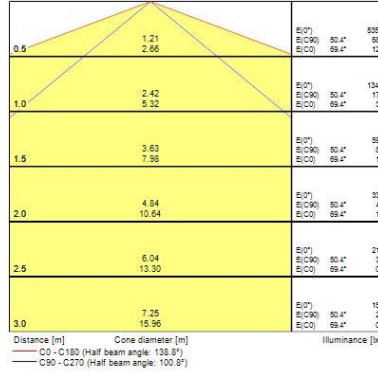

SylBatten LED - DALI

SYLBATTEN LED 1505MM 4000LM 6000K DALI (TP6) E3

0045214

LED Flickering Rate	Medium (21% - 40%)
Max. Luminaires per 10A C Breaker	19
Max. Luminaires per 13A C Breaker	25
Max. Luminaires per 16A C Breaker	32
Max. Luminaires per 20A C Breaker	40

Lifetime data

Lifespan L70 B50	50000
Lifespan L70 B20	30000
Lifespan L70 B10	15000
Lifespan L80 B50	30000
Lifespan L80 B20	30000
Lifespan L80 B10	15000
Lifespan L90 B50	15000
Lifespan L90 B20	15000
Lifespan L90 B10	15000

Physical data

Housing colour	RAL 9016 - Traffic white / Bezel
IP rating	IP20
IK rating	IK07
Diffuser finish	Opal
Diffuser material	PC Polycarbonate
Nominal Product Length (mm)	1505
Nominal Product Width (mm)	66
Nominal Product Height (mm)	76
Weight (kg)	3.7

Packaging

Single packaging type	Carton
Product EAN number	5410288452142
Packaging single length / height (cm)	152.0
Packaging single width (cm)	8.0
Packaging single depth (cm)	9.0
DUN14 (outer)	05410288452142
Units per outer package	1
Packaging outer length / height (cm)	152.0
Packaging outer width (cm)	8.0
Packaging outer depth (cm)	9.0

Safety data

Optimal operating condition (°C)	0-25

PHOTOMETRY

SylBatten LED - DALI

SYLBATTEN LED 1505MM 4000LM 6000K DALI (TP6) E3
0045214