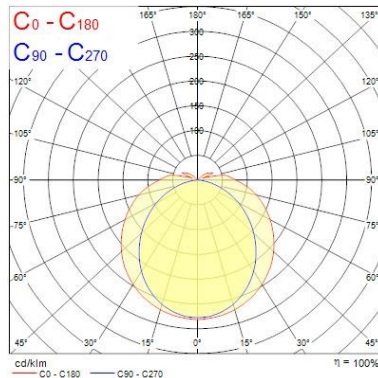

SylBatten LED - DALI

SYLBATTEN LED 1505MM 4000LM 6000K DALI (TP6) E3

0045214

LED Flickering Rate	Medium (21% - 40%)
Max. Luminaires per 10A C Breaker	19
Max. Luminaires per 13A C Breaker	25
Max. Luminaires per 16A C Breaker	32
Max. Luminaires per 20A C Breaker	40

Lifetime data

Lifespan L70 B50	50000
Lifespan L70 B20	30000
Lifespan L70 B10	15000
Lifespan L80 B50	30000
Lifespan L80 B20	30000
Lifespan L80 B10	15000
Lifespan L90 B50	15000
Lifespan L90 B20	15000
Lifespan L90 B10	15000

Physical data

Housing colour	RAL 9016 - Traffic white / Bezel
IP rating	IP20
IK rating	IK07
Diffuser finish	Opal
Diffuser material	PC Polycarbonate
Nominal Product Length (mm)	1505
Nominal Product Width (mm)	66
Nominal Product Height (mm)	76
Weight (kg)	3.7

Packaging

Single packaging type	Carton
Product EAN number	5410288452142
Packaging single length / height (cm)	152.0
Packaging single width (cm)	8.0
Packaging single depth (cm)	9.0
DUN14 (outer)	05410288452142
Units per outer package	1
Packaging outer length / height (cm)	152.0
Packaging outer width (cm)	8.0
Packaging outer depth (cm)	9.0

Safety data

Optimal operating condition (°C)	0-25

PHOTOMETRY

SylBatten LED - DALI

SYLBATTEN LED 1505MM 4000LM 6000K DALI (TP6) E3
0045214