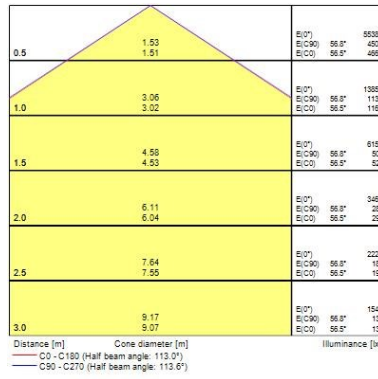

SylBatten LED - DALI

SYLBATTEN LED 1505MM 4000LM 6000K DALI (TP6) E3

0045214

LED Flickering Rate	Medium (21% - 40%)
Max. Luminaires per 10A C Breaker	19
Max. Luminaires per 13A C Breaker	25
Max. Luminaires per 16A C Breaker	32
Max. Luminaires per 20A C Breaker	40

Lifetime data

Lifespan L70 B50	50000
Lifespan L70 B20	30000
Lifespan L70 B10	15000
Lifespan L80 B50	30000
Lifespan L80 B20	30000
Lifespan L80 B10	15000
Lifespan L90 B50	15000
Lifespan L90 B20	15000
Lifespan L90 B10	15000

Physical data

Housing colour	RAL 9016 - Traffic white / Bezel
IP rating	IP20
IK rating	IK07
Diffuser finish	Opal
Diffuser material	PC Polycarbonate
Nominal Product Length (mm)	1505
Nominal Product Width (mm)	66
Nominal Product Height (mm)	76
Weight (kg)	3.7

Packaging

Single packaging type	Carton
Product EAN number	5410288452142
Packaging single length / height (cm)	152.0
Packaging single width (cm)	8.0
Packaging single depth (cm)	9.0
DUN14 (outer)	05410288452142
Units per outer package	1
Packaging outer length / height (cm)	152.0
Packaging outer width (cm)	8.0
Packaging outer depth (cm)	9.0

Safety data

Optimal operating condition (°C)	0-25

PHOTOMETRY

SylBatten LED - DALI

SYLBATTEN LED 1505MM 4000LM 6000K DALI (TP6) E3
0045214