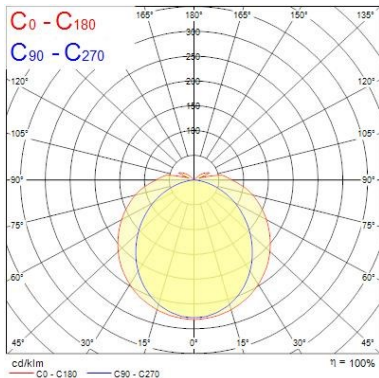

SylBatten LED - DALI

SYLBATTEN LED 1505MM 4000LM 6000K DALI (TP6) E3

0045214

LED Flickering Rate	Medium (21% - 40%)
Max. Luminaires per 10A C Breaker	19
Max. Luminaires per 13A C Breaker	25
Max. Luminaires per 16A C Breaker	32
Max. Luminaires per 20A C Breaker	40

Lifetime data

Lifespan L70 B50	50000
Lifespan L70 B20	30000
Lifespan L70 B10	15000
Lifespan L80 B50	30000
Lifespan L80 B20	30000
Lifespan L80 B10	15000
Lifespan L90 B50	15000
Lifespan L90 B20	15000
Lifespan L90 B10	15000

Physical data

Housing colour	RAL 9016 - Traffic white / Bezel
IP rating	IP20
IK rating	IK07
Diffuser finish	Opal
Diffuser material	PC Polycarbonate
Nominal Product Length (mm)	1505
Nominal Product Width (mm)	66
Nominal Product Height (mm)	76
Weight (kg)	3.7

Packaging

Single packaging type	Carton
Product EAN number	5410288452142
Packaging single length / height (cm)	152.0
Packaging single width (cm)	8.0
Packaging single depth (cm)	9.0
DUN14 (outer)	05410288452142
Units per outer package	1
Packaging outer length / height (cm)	152.0
Packaging outer width (cm)	8.0
Packaging outer depth (cm)	9.0

Safety data

Optimal operating condition (°C)	0-25

PHOTOMETRY

SylBatten LED - DALI

SYLBATTEN LED 1505MM 4000LM 6000K DALI (TP6) E3
0045214