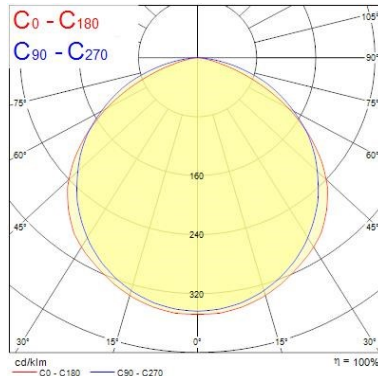

SylBatten LED - DALI

SYLBATTEN LED 1505MM 4000LM 6000K DALI (TP6) E3

0045214

LED Flickering Rate	Medium (21% - 40%)
Max. Luminaires per 10A C Breaker	19
Max. Luminaires per 13A C Breaker	25
Max. Luminaires per 16A C Breaker	32
Max. Luminaires per 20A C Breaker	40

Lifetime data

Lifespan L70 B50	50000
Lifespan L70 B20	30000
Lifespan L70 B10	15000
Lifespan L80 B50	30000
Lifespan L80 B20	30000
Lifespan L80 B10	15000
Lifespan L90 B50	15000
Lifespan L90 B20	15000
Lifespan L90 B10	15000

Physical data

Housing colour	RAL 9016 - Traffic white / Bezel
IP rating	IP20
IK rating	IK07
Diffuser finish	Opal
Diffuser material	PC Polycarbonate
Nominal Product Length (mm)	1505
Nominal Product Width (mm)	66
Nominal Product Height (mm)	76
Weight (kg)	3.7

Packaging

Single packaging type	Carton
Product EAN number	5410288452142
Packaging single length / height (cm)	152.0
Packaging single width (cm)	8.0
Packaging single depth (cm)	9.0
DUN14 (outer)	05410288452142
Units per outer package	1
Packaging outer length / height (cm)	152.0
Packaging outer width (cm)	8.0
Packaging outer depth (cm)	9.0

Safety data

Optimal operating condition (°C)	0-25

PHOTOMETRY

SylBatten LED - DALI

SYLBATTEN LED 1505MM 4000LM 6000K DALI (TP6) E3
0045214