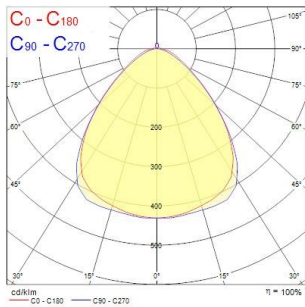

Syl-Line electrical unit SYL-LINE GT3R 4K WD WH EM 0042117

Product features

- Syl-Line LED Gear Tray, 4000K Neutral White, Non Dimming, Wide Beam, White, 3 hour Maintained Emergency

PRODUCT OVERVIEW

Product name	SYL-LINE GT3R 4K WD WH EM
Technology	LED
Cap/Base	N/A
Housing	Aluminium
Mount	Ceiling surface mounting, Suspended
Environment	Interior
General application	Logistics & Industry, Retail
ETIM Class	EC000109
Warranty	5 years
Fixture luminous flux (lm)	6342
Luminous flux (lm)	6342
Luminaire efficacy (lm/W)	118
LOR (%)	100
Colour temperature (K)	4000
Light colour	Neutral White
CRI (Ra)	80
Photobiological Risk Group	RG0
Total power consumption (W)	54
Electrical protection	Class I
Control gear type	Electronic ballast
Dimmable	No
Housing colour	White
IP rating	IP20
IK rating	IK02
Product EAN number	5410288421179

PHOTOMETRY

Syl-Line electrical unit SYL-LINE GT3R 4K WD WH EM 0042117

Distance [m]	Cone diameter [m]	E107	E109	E110	Illuminance [lx]
0.5	0.96 0.96	1082	2030	1977	
1.0	1.96 1.97	278	502	494	
1.5	2.94 2.96	127	222	220	
2.0	3.92 3.94	68	125	121	
2.5	4.90 4.93	48	80	79	
3.0	5.88 5.92	35	58	57	

Distance [m] Cone diameter [m] Illuminance [lx]
C0 - C180 (Half beam angle: 81.2°)
C90 - C270 (Half beam angle: 88.8°)

Distance [m]	Cone diameter [m]	E107	E109	E110	Illuminance [lx]
0.5	1.01 1.02	1058	174	174	
1.0	2.02 2.04	261	44	43	
1.5	3.03 3.05	112	20	19	
2.0	4.04 4.07	63	11	11	
2.5	5.05 5.08	40	7	7	
3.0	6.06 6.11	28	5	5	

Distance [m] Cone diameter [m] Illuminance [lx]
C0 - C180 (Half beam angle: 81.2°)
C90 - C270 (Half beam angle: 88.8°)

TECHNICAL DRAWINGS