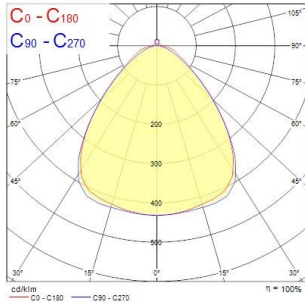

Syl-Line electrical unit SYL-LINE GT3R 4K WD WH EM 0042117

Product features

- Syl-Line LED Gear Tray, 4000K Neutral White, Non Dimming, Wide Beam, White, 3 hour Maintained Emergency

PRODUCT OVERVIEW

Product name	SYL-LINE GT3R 4K WD WH EM
Technology	LED
Cap/Base	N/A
Housing	Aluminium
Mount	Ceiling surface mounting, Suspended
Environment	Interior
General application	Logistics & Industry, Retail
ETIM Class	EC000109
Warranty	5 years
Fixture luminous flux (lm)	6342
Luminous flux (lm)	6342
Luminaire efficacy (lm/W)	118
LOR (%)	100
Colour temperature (K)	4000
Light colour	Neutral White
CRI (Ra)	80
Photobiological Risk Group	RG0
Total power consumption (W)	54
Electrical protection	Class I
Control gear type	Electronic ballast
Dimmable	No
Housing colour	White
IP rating	IP20
IK rating	IK02
Product EAN number	5410288421179

PHOTOMETRY

Syl-Line electrical unit SYL-LINE GT3R 4K WD WH EM 0042117

Distance [m]	Cone diameter [m]	E107	E109	E110	Illuminance [lx]
0.5	0.96 0.96	1082	2030	1977	
1.0	1.96 1.97	278	502	494	
1.5	2.94 2.96	127	222	220	
2.0	3.92 3.94	68	125	121	
2.5	4.90 4.93	48	80	79	
3.0	5.88 5.92	35	58	57	

Distance [m] Cone diameter [m] Illuminance [lx]
C0 - C180 (Half beam angle: 81.2°)
C90 - C270 (Half beam angle: 88.8°)

Distance [m]	Cone diameter [m]	E107	E109	E110	Illuminance [lx]
0.5	1.01 1.02	1058	174	174	
1.0	2.02 2.04	261	44	43	
1.5	3.03 3.05	112	20	19	
2.0	4.04 4.07	63	11	11	
2.5	5.05 5.08	40	7	7	
3.0	6.06 6.11	28	5	5	

Distance [m] Cone diameter [m] Illuminance [lx]
C0 - C180 (Half beam angle: 81.2°)
C90 - C270 (Half beam angle: 88.8°)

TECHNICAL DRAWINGS