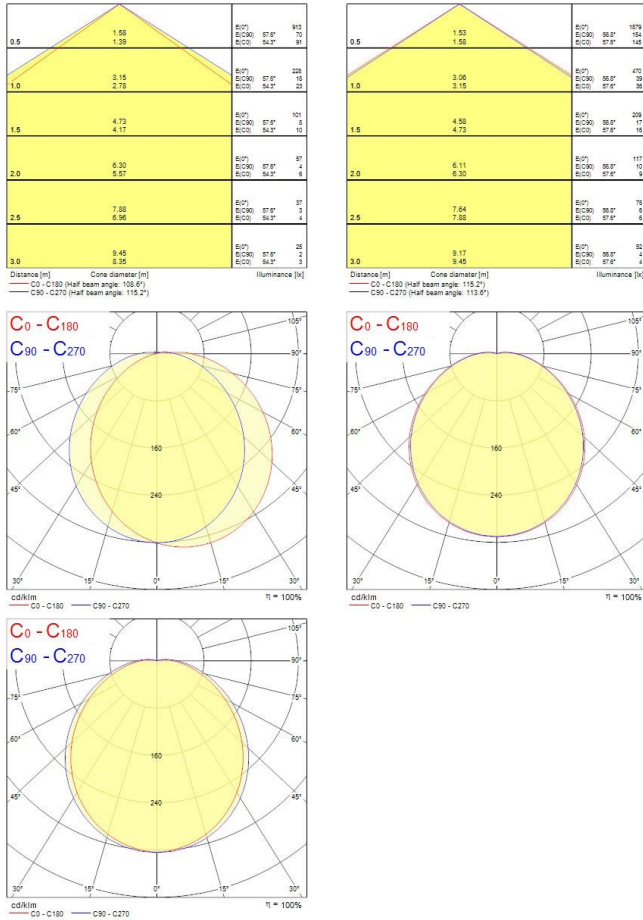

Start Surface IP66 Ø350mm START SURFACE IP66 1450LM 830 IK10 BLK 0049002

Product features

- LED exterior surface mounted luminaire, 350mm diameter, 1450lm as max. lumen output, can be adjusted down to 700lm by internal switch, 14,5W power consumption max., 97lm/W efficacy, 3000K color temperature, CRI80, non-dimmable, IP66, IK10, 50,000 hours (L70), black housing, vandal resistant

PRODUCT OVERVIEW

Product name	START SURFACE IP66 1450LM 830 IK10 BLK
Technology	LED
Housing	PC Polycarbonate
Mount	Ceiling surface mounting
Environment	Indoor, Outdoor
General application	Hospitality
ETIM Class	EC002892
E-number FI	4579480
Warranty	5 years
Fixture luminous flux (lm)	1450
Luminaire efficacy (lm/W)	100
Colour temperature (K)	3000
Light colour	Warm White
CRI (Ra)	80
Colour Variation Initial (SDCM)	SDCM6
Beam Angle (°)	120
Photobiological Risk Group	RG0
Total power consumption (W)	14.5
Electrical protection	Class II
Dimmable	No
LED Flickering Rate	Ultra low (5% or less)
Housing colour	RAL 9011 - Graphite black
IP rating	IP66
IK rating	IK10
Product EAN number	5410288490021

PHOTOMETRY

Start Surface IP66 Ø350mm *START SURFACE IP66 1450LM 830 IK10 BLK* 0049002

TECHNICAL DRAWINGS