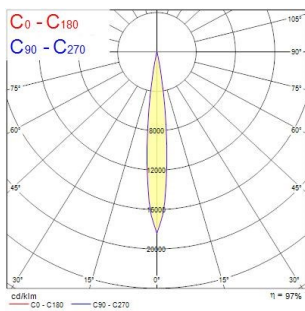

BRA Muse - Non Dimmable 3000K

BRA MUSE 26W
2052895

PRODUCT OVERVIEW

Product name	BRA MUSE 26W
Technology	LED
Mount	Ceiling recessed mounting
Environment	Interior
General application	Hospitality, Museums & Galleries, Retail
ETIM Class	EC001744
Beam Angle (°)	12
Electrical protection	Class I
Control gear mounting	Remote
Housing colour	White
IP rating	IP20
Product EAN number	5025768528950

PHOTOMETRY

Distance [m]	Cone diameter [m]	Beam diameter [m]	Beam diameter [in]	Beam diameter [ft]
0.5	0.11	4.33	1.69	0.52
1.0	0.22	8.66	3.38	1.04
1.5	0.33	12.99	5.07	1.56
2.0	0.43	17.32	6.76	2.08
2.5	0.54	21.65	8.45	2.60
3.0	0.65	25.98	10.14	3.12

Distance [m] Cone diameter [m]
C0 - C180 (Half beam angle: 12 °)

BRA Muse - Non Dimmable 3000K BRA MUSE 26W 2052895

TECHNICAL DRAWINGS