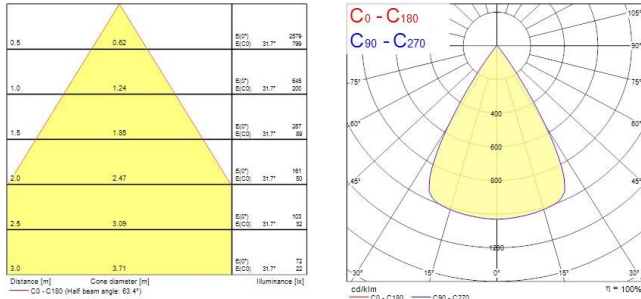

BRA Muse - Non Dimmable 3000K

BRA MUSE 26W
2052895

PRODUCT OVERVIEW

Product name	BRA MUSE 26W
Technology	LED
Mount	Ceiling recessed mounting
Environment	Interior
General application	Hospitality, Museums & Galleries, Retail
ETIM Class	EC001744
Beam Angle (°)	12
Electrical protection	Class I
Control gear mounting	Remote
Housing colour	White
IP rating	IP20
Product EAN number	5025768528950

PHOTOMETRY

Distance [m]	Cone diameter [m]	Beam diameter [m]	Beam diameter [in]	Beam diameter [ft]
0.5	0.11	4.33	1.69	0.52
1.0	0.22	8.66	3.38	1.04
1.5	0.33	12.99	5.07	1.56
2.0	0.43	17.32	6.76	2.08
2.5	0.54	21.65	8.45	2.60
3.0	0.65	25.98	10.14	3.12

Distance [m] Cone diameter [m]
C0 - C180 (Half beam angle: 12 °)

BRA Muse - Non Dimmable 3000K BRA MUSE 26W 2052895

TECHNICAL DRAWINGS