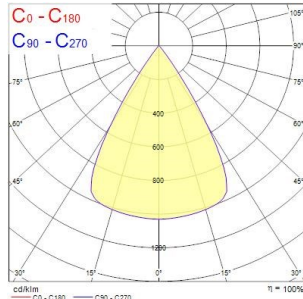

BRA Muse - Non Dimmable 3000K

BRA MUSE 26W
2052895

PRODUCT OVERVIEW

Product name	BRA MUSE 26W
Technology	LED
Mount	Ceiling recessed mounting
Environment	Interior
General application	Hospitality, Museums & Galleries, Retail
ETIM Class	EC001744
Beam Angle (°)	12
Electrical protection	Class I
Control gear mounting	Remote
Housing colour	White
IP rating	IP20
Product EAN number	5025768528950

PHOTOMETRY

Distance [m]	Cone diameter [m]	Beam diameter [m]	Beam diameter [in]	Beam diameter [ft]
0.5	0.11	4.33	1.69	0.52
1.0	0.22	8.66	3.38	1.04
1.5	0.33	12.99	5.07	1.56
2.0	0.43	17.32	6.76	2.08
2.5	0.54	21.65	8.45	2.60
3.0	0.65	25.98	10.14	3.12

Distance [m] Cone diameter [m]
C0 - C180 (Half beam angle: 12 °)

BRA Muse - Non Dimmable 3000K BRA MUSE 26W 2052895

TECHNICAL DRAWINGS