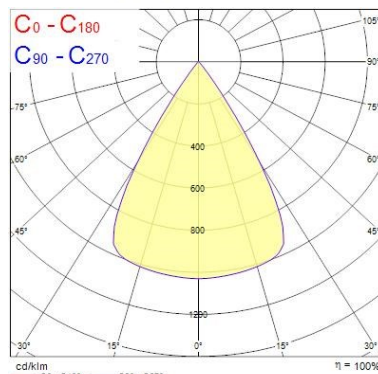

BRA Muse - Non Dimmable 3000K

BRA MUSE 26W
2052895

Physical data

Housing colour	White
IP rating	IP20
Diffuser finish	Transparent
Cutout Dimensions (W x L in mm or Diameter in mm)	160
Max. Lamp Diameter (mm) - D	174
Weight (kg)	1.2
Recessed Depth (mm)	165

Packaging

Single packaging type	Carton
Product EAN number	5025768528950
Packaging single length / height (cm)	25.0
Packaging single width (cm)	20.0
Packaging single depth (cm)	25.0
Units per outer package	1
Packaging outer length / height (cm)	25.0
Packaging outer width (cm)	20.0
Packaging outer depth (cm)	25.0

PHOTOMETRY