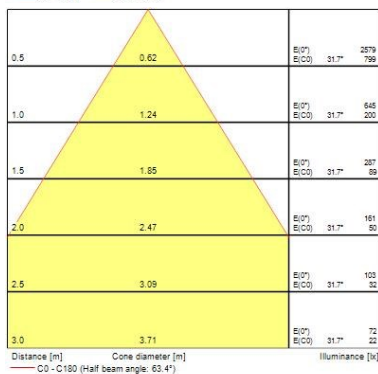

BRA Muse - Non Dimmable 3000K

BRA MUSE 26W
2052895

Physical data

Housing colour	White
IP rating	IP20
Diffuser finish	Transparent
Cutout Dimensions (W x L in mm or Diameter in mm)	160
Max. Lamp Diameter (mm) - D	174
Weight (kg)	1.2
Recessed Depth (mm)	165

Packaging

Single packaging type	Carton
Product EAN number	5025768528950
Packaging single length / height (cm)	25.0
Packaging single width (cm)	20.0
Packaging single depth (cm)	25.0
Units per outer package	1
Packaging outer length / height (cm)	25.0
Packaging outer width (cm)	20.0
Packaging outer depth (cm)	25.0

PHOTOMETRY