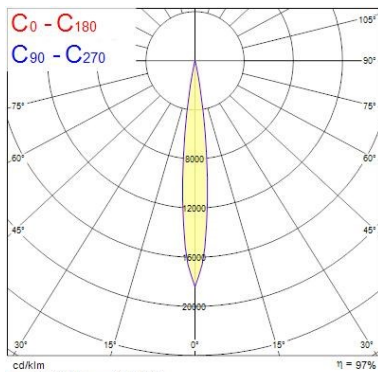

BRA Muse - Non Dimmable 3000K

BRA MUSE 26W
2052895

Physical data

Housing colour	White
IP rating	IP20
Diffuser finish	Transparent
Cutout Dimensions (W x L in mm or Diameter in mm)	160
Max. Lamp Diameter (mm) - D	174
Weight (kg)	1.2
Recessed Depth (mm)	165

Packaging

Single packaging type	Carton
Product EAN number	5025768528950
Packaging single length / height (cm)	25.0
Packaging single width (cm)	20.0
Packaging single depth (cm)	25.0
Units per outer package	1
Packaging outer length / height (cm)	25.0
Packaging outer width (cm)	20.0
Packaging outer depth (cm)	25.0

PHOTOMETRY