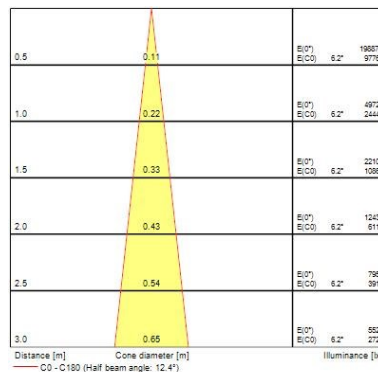

BRA Muse - Non Dimmable 3000K

BRA MUSE 26W
2052895

Physical data

Housing colour	White
IP rating	IP20
Diffuser finish	Transparent
Cutout Dimensions (W x L in mm or Diameter in mm)	160
Max. Lamp Diameter (mm) - D	174
Weight (kg)	1.2
Recessed Depth (mm)	165

Packaging

Single packaging type	Carton
Product EAN number	5025768528950
Packaging single length / height (cm)	25.0
Packaging single width (cm)	20.0
Packaging single depth (cm)	25.0
Units per outer package	1
Packaging outer length / height (cm)	25.0
Packaging outer width (cm)	20.0
Packaging outer depth (cm)	25.0

PHOTOMETRY