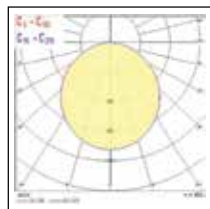

Photometric data

Start eco Downlight IP44 flat round