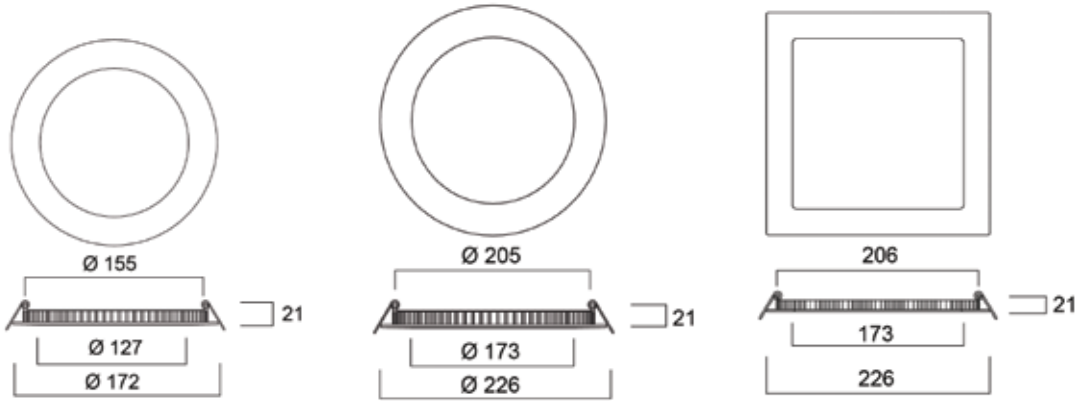

START eco Downlight Flat surface mounted round

START eco Downlight Flat recessed round

Product information

Code	Description	Finish	Fixture Power (W)	Luminous Flux (lm)	Efficacy (lm/W)	Beam Angle (°)	Colour Temperature (K)	CRI	Dimmable	Control Technology	Average Rated Life (Hrs)
Recessed											
3000K											
0053937	START eco Downlight Flat 155 IP44 1000lm 830 DIM	White	12	1000	83	110	3000	80	Yes	Phase DIM	30,000
0053938	START eco Downlight Flat 205 IP44 1550lm 830 DIM	White	17	1550	91	110	3000	80	Yes	Phase DIM	30,000
0053939	START eco Downlight Flat 206 Square IP44 1650lm 830 DIM	White	17	1650	97	110	3000	80	Yes	Phase DIM	30,000
0053940	START eco Downlight Flat 205 IP44 2200lm 830 DIM	White	24	2200	92	110	3000	80	Yes	Phase DIM	30,000
4000K											
0053941	START eco Downlight Flat 155 IP44 1100lm 840 DIM	White	12	1100	92	110	4000	80	Yes	Phase DIM	30,000
0053942	START eco Downlight Flat 205 IP44 1750lm 840 DIM	White	17	1750	103	110	4000	80	Yes	Phase DIM	30,000
0053943	START eco Downlight Flat 206 Square IP44 1700lm 840 DIM	White	17	1700	100	110	4000	80	Yes	Phase DIM	30,000
0053944	START eco Downlight Flat 205 IP44 2250lm 840 DIM	White	24	2250	94	110	4000	80	Yes	Phase DIM	30,000
Surface mounted											
3000K											
0053945	START eco Downlight Flat 172 1100lm 830 DIM Surface	White	12	1100	92	110	3000	80	Yes	Phase DIM	30,000
0053946	START eco Downlight Flat 226 1700lm 830 DIM Surface	White	17	1700	100	110	3000	80	Yes	Phase DIM	30,000
4000K											
0053947	START eco Downlight Flat 172 1200lm 840 DIM Surface	White	12	1200	100	110	4000	80	Yes	Phase DIM	30,000
0053948	START eco Downlight Flat 226 1750lm 840 DIM Surface	White	17	1750	103	110	4000	80	Yes	Phase DIM	30,000

START eco Downlight Flat IP44 Dimmable

Dimensions (mm)

START eco Downlight Flat IP44 Dimmable recessed

START eco Downlight Flat 155

START eco Downlight Flat 205

START eco Downlight Flat 206

START eco Downlight Flat IP44 Dimmable surface mounted