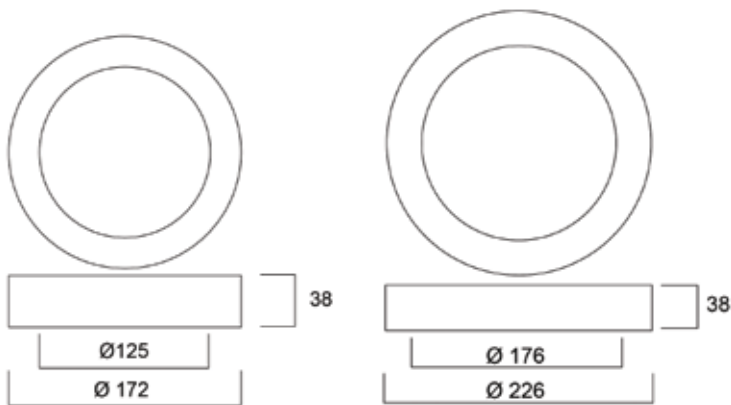

START eco Downlight Flat surface mounted round

START eco Downlight Flat recessed round

Product information

Code	Description	Finish	Fixture Power (W)	Luminous Flux (lm)	Efficacy (lm/W)	Beam Angle (°)	Colour Temperature (K)	CRI	Dimmable	Control Technology	Average Rated Life (Hrs)
Recessed											
3000K											
0053937	START eco Downlight Flat 155 IP44 1000lm 830 DIM	White	12	1000	83	110	3000	80	Yes	Phase DIM	30,000
0053938	START eco Downlight Flat 205 IP44 1550lm 830 DIM	White	17	1550	91	110	3000	80	Yes	Phase DIM	30,000
0053939	START eco Downlight Flat 206 Square IP44 1650lm 830 DIM	White	17	1650	97	110	3000	80	Yes	Phase DIM	30,000
0053940	START eco Downlight Flat 205 IP44 2200lm 830 DIM	White	24	2200	92	110	3000	80	Yes	Phase DIM	30,000
4000K											
0053941	START eco Downlight Flat 155 IP44 1100lm 840 DIM	White	12	1100	92	110	4000	80	Yes	Phase DIM	30,000
0053942	START eco Downlight Flat 205 IP44 1750lm 840 DIM	White	17	1750	103	110	4000	80	Yes	Phase DIM	30,000
0053943	START eco Downlight Flat 206 Square IP44 1700lm 840 DIM	White	17	1700	100	110	4000	80	Yes	Phase DIM	30,000
0053944	START eco Downlight Flat 205 IP44 2250lm 840 DIM	White	24	2250	94	110	4000	80	Yes	Phase DIM	30,000
Surface mounted											
3000K											
0053945	START eco Downlight Flat 172 1100lm 830 DIM Surface	White	12	1100	92	110	3000	80	Yes	Phase DIM	30,000
0053946	START eco Downlight Flat 226 1700lm 830 DIM Surface	White	17	1700	100	110	3000	80	Yes	Phase DIM	30,000
4000K											
0053947	START eco Downlight Flat 172 1200lm 840 DIM Surface	White	12	1200	100	110	4000	80	Yes	Phase DIM	30,000
0053948	START eco Downlight Flat 226 1750lm 840 DIM Surface	White	17	1750	103	110	4000	80	Yes	Phase DIM	30,000

START eco Downlight Flat IP44 Dimmable

Dimensions (mm)

START eco Downlight Flat IP44 Dimmable recessed

START eco Downlight Flat 155

START eco Downlight Flat 205

START eco Downlight Flat 206

START eco Downlight Flat IP44 Dimmable surface mounted