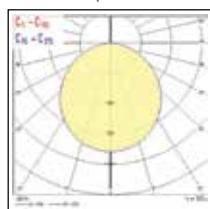

START eco Downlight Flat 172

START eco Downlight Flat 226

Photometric data

Start eco Downlight IP44 flat round

Start eco Downlight IP44 flat square

Although every effort has been made to ensure accuracy in the compilation of the technical detail within this publication, specifications and performance data are constantly changing. Current details should therefore be checked with Feilo Sylvania Europe Limited.