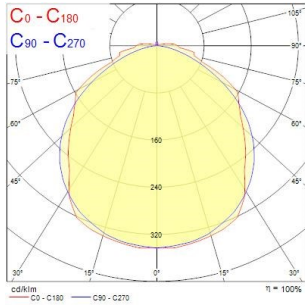

PHOTOMETRY

Sylproof Superia LED G3 MW

SYLPROOF SUPERIA LED G3 1500mm Single 4K QC DALI MW

0048754

Distance [m]	Cone diameter [m]	E0%	E10%	E30%	E50%	E70%	E90%	Beam diameter [m]	Illuminance [lx]
0.5	1.41 1.38	50%	54.8°	54.1°	54.1°	54.1°	54.1°	995	641
1.0	2.81 2.76	50%	54.8°	54.1°	54.1°	54.1°	54.1°	168	167
1.5	4.22 4.14	50%	54.8°	54.1°	54.1°	54.1°	54.1°	73	74
2.0	5.63 5.53	50%	54.8°	54.1°	54.1°	54.1°	54.1°	41	42
2.5	7.04 6.91	50%	54.8°	54.1°	54.1°	54.1°	54.1°	26	27
3.0	8.44 8.29	50%	54.8°	54.1°	54.1°	54.1°	54.1°	19	19

Distance [m] Cone diameter [m]

— C0 - C180 (Half beam angle: 180.0°)

— C90 - C270 (Half beam angle: 109.2°)

Illuminance [lx]

TECHNICAL DRAWINGS