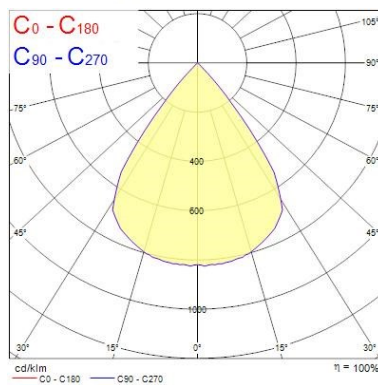

Beacon LED XL Muse

BEACON XL MUSE 4K O/B DIM L3 WHT
2059321

Product EAN number	5025768593217
Packaging single length / height (cm)	25.0
Packaging single width (cm)	19.5
Packaging single depth (cm)	20.0
DUN14 (outer)	05025768593217
Units per outer package	1
Packaging outer length / height (cm)	25.0
Packaging outer width (cm)	19.5
Packaging outer depth (cm)	20.0

PHOTOMETRY