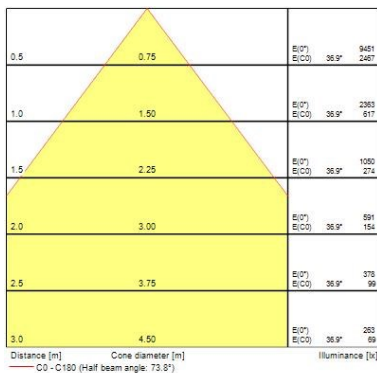

Beacon LED XL Muse

BEACON XL MUSE 4K O/B DIM L3 WHT
2059321

Product EAN number	5025768593217
Packaging single length / height (cm)	25.0
Packaging single width (cm)	19.5
Packaging single depth (cm)	20.0
DUN14 (outer)	05025768593217
Units per outer package	1
Packaging outer length / height (cm)	25.0
Packaging outer width (cm)	19.5
Packaging outer depth (cm)	20.0

PHOTOMETRY