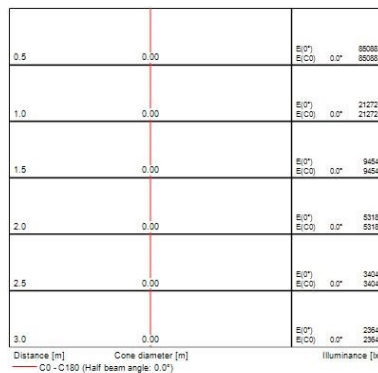

Beacon LED XL Muse

BEACON XL MUSE 4K O/B DIM L3 WHT
2059321

Product EAN number	5025768593217
Packaging single length / height (cm)	25.0
Packaging single width (cm)	19.5
Packaging single depth (cm)	20.0
DUN14 (outer)	05025768593217
Units per outer package	1
Packaging outer length / height (cm)	25.0
Packaging outer width (cm)	19.5
Packaging outer depth (cm)	20.0

PHOTOMETRY