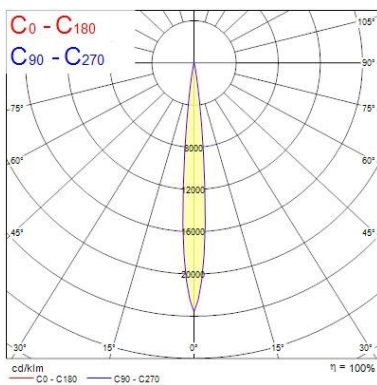

Beacon LED XL Muse

BEACON XL MUSE 4K O/B DIM L3 WHT
2059321

Product EAN number	5025768593217
Packaging single length / height (cm)	25.0
Packaging single width (cm)	19.5
Packaging single depth (cm)	20.0
DUN14 (outer)	05025768593217
Units per outer package	1
Packaging outer length / height (cm)	25.0
Packaging outer width (cm)	19.5
Packaging outer depth (cm)	20.0

PHOTOMETRY