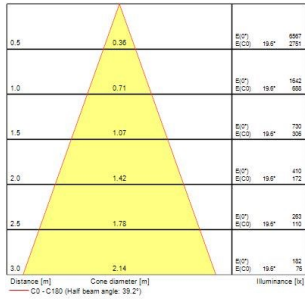

Myriad Pendant Silver - Surface Mounted MYRIAD PENDANT 4000K SURFACE MTD SWITCHED SILVER 2050683

TECHNICAL DRAWINGS