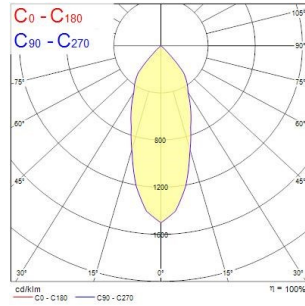

Myriad Pendant Silver - Surface Mounted MYRIAD PENDANT 4000K SURFACE MTD SWITCHED SILVER 2050683

TECHNICAL DRAWINGS