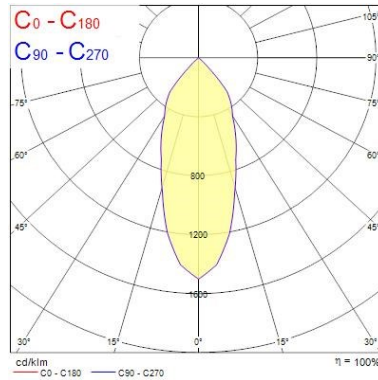

Myriad Pendant Silver - Surface Mounted

MYRIAD PENDANT 4000K SURFACE MTD SWITCHED SILVER

2050683

Product EAN number	5025768506835
Packaging single length / height (cm)	17.5
Packaging single width (cm)	15.0
Packaging single depth (cm)	17.5
Units per outer package	1
Packaging outer length / height (cm)	17.5
Packaging outer width (cm)	15.0
Packaging outer depth (cm)	17.5

PHOTOMETRY

TECHNICAL DRAWINGS