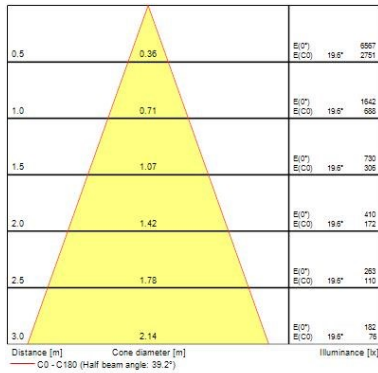

Myriad Pendant Silver - Surface Mounted

MYRIAD PENDANT 4000K SURFACE MTD SWITCHED SILVER

2050683

Product EAN number	5025768506835
Packaging single length / height (cm)	17.5
Packaging single width (cm)	15.0
Packaging single depth (cm)	17.5
Units per outer package	1
Packaging outer length / height (cm)	17.5
Packaging outer width (cm)	15.0
Packaging outer depth (cm)	17.5

PHOTOMETRY

TECHNICAL DRAWINGS