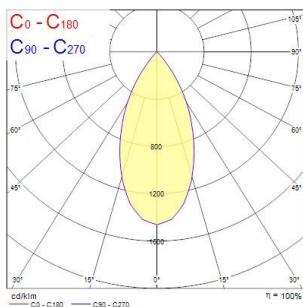

Myriad Square IP65 White Reflector - White Bezel

MYRIAD SQUARE IP65 FLOOD 4K STD WHTREF WBEZ
2056398

Product features

- MYRIAD SQUARE IP65 FLOOD 4000K STD WHITE REFLECTOR WHITE BEZEL

PRODUCT OVERVIEW

Product name	MYRIAD SQUARE IP65 FLOOD 4K STD WHTREF WBEZ
Technology	LED
Housing	Aluminium
Mount	Ceiling recessed mounting
Environment	Interior
General application	Hospitality, Office, Retail, Residential & Consumer
ETIM Class	EC001744
Warranty	5 years
Fixture luminous flux (lm)	1142
Luminaire efficacy (lm/W)	114
LOR (%)	100
Colour temperature (K)	4000
Light colour	Neutral White
CRI (Ra)	90
Beam Angle (°)	48
Total power consumption (W)	10
Electrical protection	Class II
Housing colour	Aluminium
IP rating	IP65/20
IK rating	IK02
Product EAN number	5025768563982

PHOTOMETRY

Myriad Square IP65 White Reflector - White Bezel

MYRIAD SQUARE IP65 FLOOD 4K STD WHTREF WBEZ
2056398

TECHNICAL DRAWINGS