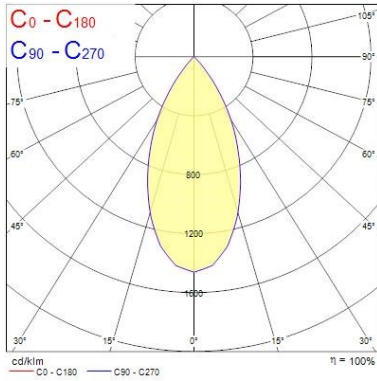

Myriad Square IP65 White Reflector - White Bezel

MYRIAD SQUARE IP65 FLOOD 4K STD WHTREF WBEZ
2056398

Optical data

Fixture luminous flux (lm)	1142
Luminaire efficacy (lm/W)	114
LOR (%)	100
Colour temperature (K)	4000
Light colour	Neutral White
CRI (Ra)	90
Adjustable chromaticity	N
Beam Angle (°)	48

Electrical data

Total power consumption (W)	10
Mains voltage (V)	230-240V~
Electrical protection	Class II
Transformer required	Yes
Drive current (mA)	250
Nominal Frequency (Hz)	50/60Hz

Lifetime data

Lifespan L70 B50	50000

Physical data

Housing colour	Aluminium
IP rating	IP65/20
IK rating	IK02
Reflector finish	White
Nominal Product Width (mm)	72
Nominal Product Height (mm)	64
Cutout Dimensions (W x L in mm or Diameter in mm)	72
Weight (kg)	0.39
Recessed Depth (mm)	64

Packaging

Single packaging type	Carton
Product EAN number	5025768563982
Packaging single length / height (cm)	17.5
Packaging single width (cm)	15.0
Packaging single depth (cm)	17.5
DUN14 (outer)	05025768563982
Units per outer package	1
Packaging outer length / height (cm)	17.5
Packaging outer width (cm)	15.0
Packaging outer depth (cm)	17.5

PHOTOMETRY

Myriad Square IP65 White Reflector - White Bezel *MYRIAD SQUARE IP65 FLOOD 4K STD WHTREF WBEZ* 2056398

TECHNICAL DRAWINGS