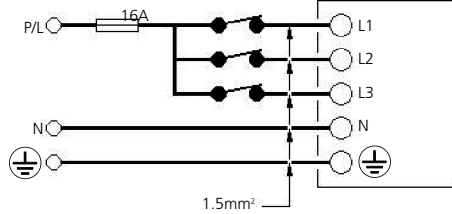

Starter  
2030732 2030733 2030734 2030735  
Joiner  
2030736

**DO NOT INSULATION TEST WITH SPOTLIGHTS INSTALLED ON THIS TRACK!**

230-240V~ 50/60Hz

**6 Push-Up Live Feed**

⚡ 230V = 3680W Max.  
240V = 3840W Max.

⚡ 400V - 3 x 3680W = 11040W Max.  
415V = 3 x 3840W = 11520W Max.

**Where national wiring regulations allow.**

**1 RH - 2027549 2027550 2027551**

**2**

**3**