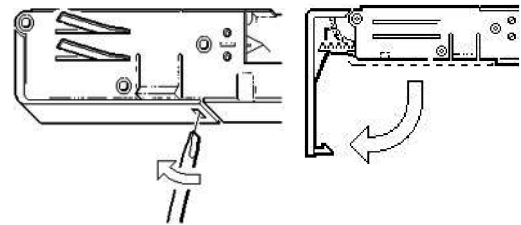

⚡ 400V - 3 x 3680W = 11040W Max.  
415V = 3 x 3840W = 11520W Max.

**Where national wiring regulations allow.**

**1 RH - 2027549 2027550 2027551**

**2**

**3**