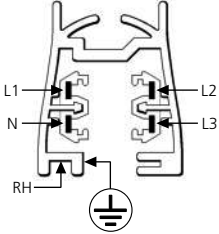

Starter  
2030732 2030733 2030734 2030735  
Joiner  
2030736

**DO NOT INSULATION TEST WITH SPOTLIGHTS INSTALLED ON THIS TRACK!**

230-240V~ 50/60Hz

**6 Push-Up Live Feed**

⚡ 230V = 3680W Max.  
240V = 3840W Max.

⚡ 400V - 3 x 3680W = 11040W Max.  
415V = 3 x 3840W = 11520W Max.

**Where national wiring regulations allow.**

**1 RH - 2027549 2027550 2027551**

**2**

**3**