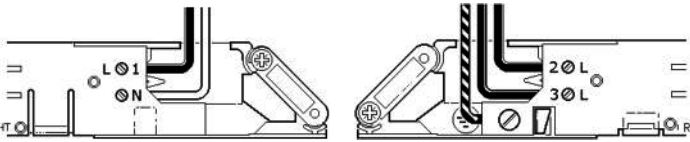

Starter  
2030732 2030733 2030734 2030735  
Joiner  
2030736

**DO NOT INSULATION TEST WITH SPOTLIGHTS INSTALLED ON THIS TRACK!**

230-240V~ 50/60Hz

**6 Push-Up Live Feed**

⚡ 230V = 3680W Max.  
240V = 3840W Max.

⚡ 400V - 3 x 3680W = 11040W Max.  
415V = 3 x 3840W = 11520W Max.

**Where national wiring regulations allow.**

**1 RH - 2027549 2027550 2027551**

**2**

**3**