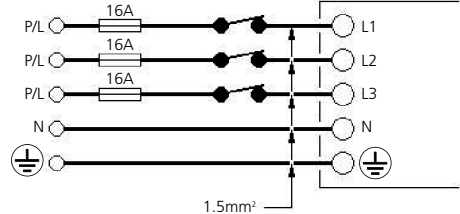

Starter  
2030732 2030733 2030734 2030735  
Joiner  
2030736

**DO NOT INSULATION TEST WITH SPOTLIGHTS INSTALLED ON THIS TRACK!**

230-240V~ 50/60Hz

**6 Push-Up Live Feed**

⚡ 230V = 3680W Max.  
240V = 3840W Max.

⚡ 400V - 3 x 3680W = 11040W Max.  
415V = 3 x 3840W = 11520W Max.

**Where national wiring regulations allow.**

**1 RH - 2027549 2027550 2027551**

**2**

**3**