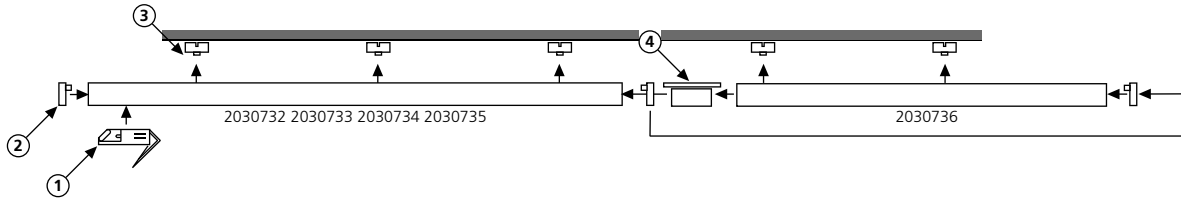

Starter  
2030732 2030733 2030734 2030735  
Joiner  
2030736

**DO NOT INSULATION TEST WITH SPOTLIGHTS INSTALLED ON THIS TRACK!**

230-240V~ 50/60Hz

**6 Push-Up Live Feed**

⚡ 230V = 3680W Max.  
240V = 3840W Max.