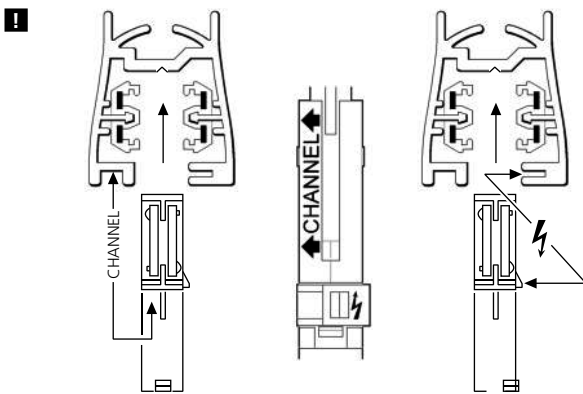

Starter  
2030732 2030733 2030734 2030735  
Joiner  
2030736

**DO NOT INSULATION TEST WITH SPOTLIGHTS INSTALLED ON THIS TRACK!**

230-240V~ 50/60Hz

**6 Push-Up Live Feed**

⚡ 230V = 3680W Max.  
240V = 3840W Max.

⚡ 400V - 3 x 3680W = 11040W Max.  
415V = 3 x 3840W = 11520W Max.

**Where national wiring regulations allow.**

**1 RH - 2027549 2027550 2027551**

**2**

**3**