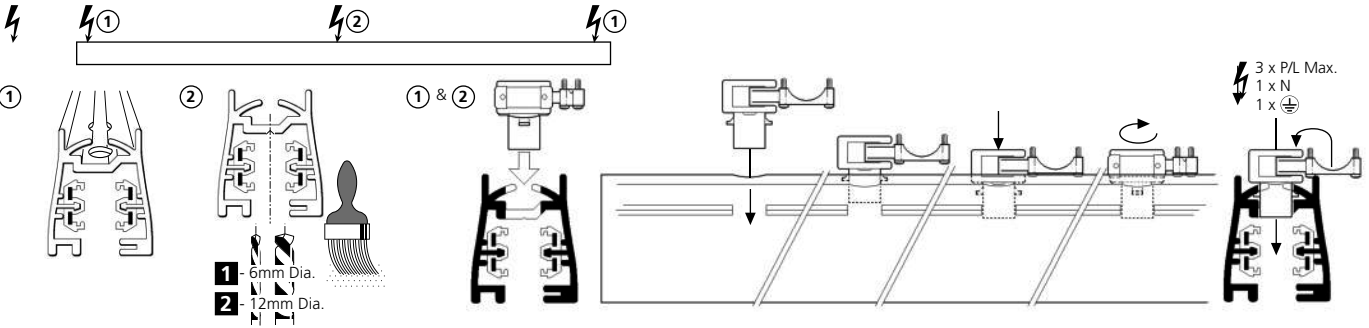

Starter  
2030732 2030733 2030734 2030735  
Joiner  
2030736

**DO NOT INSULATION TEST WITH SPOTLIGHTS INSTALLED ON THIS TRACK!**

230-240V~ 50/60Hz

**6 Push-Up Live Feed**

⚡ 230V = 3680W Max.  
240V = 3840W Max.

⚡ 400V - 3 x 3680W = 11040W Max.  
415V = 3 x 3840W = 11520W Max.

**Where national wiring regulations allow.**

**1 RH - 2027549 2027550 2027551**

**2**

**3**