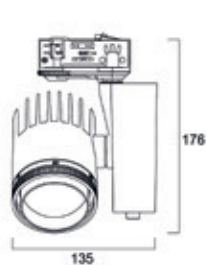

2059758

2059759

2059760

2059761

2058327

3020010

3020080

Code	Description	Mounting	Paint
Beacon XL Muse Xicato® Accessories			
2093113	XL Muse Elongation Lens	-	-
2093114	XL Muse Honeycomb Filter	-	Black
2058328	Beacon XL/XL Muse/XXL Barn Door	-	Black
2058326	XL/XXL Snoot	-	Black
3020010	Monopoint L3 White	Surface Mount - for Lytespan 3 track adaptor	White
3020080	Monopoint L3 Black	Surface Mount - for Lytespan 3 track adaptor	Black

2058328

2058326

2093113

2093114

3020010

3020080

Dimensions (mm)

Beacon Muse Xicato®