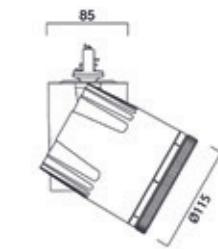

2059758

2059759

2059760

2059761

2058327

3020010

3020080

Code	Description	Mounting	Paint
Beacon XL Muse Xicato® Accessories			
2093113	XL Muse Elongation Lens	-	-
2093114	XL Muse Honeycomb Filter	-	Black
2058328	Beacon XL/XL Muse/XXL Barn Door	-	Black
2058326	XL/XXL Snoot	-	Black
3020010	Monopoint L3 White	Surface Mount - for Lytespan 3 track adaptor	White
3020080	Monopoint L3 Black	Surface Mount - for Lytespan 3 track adaptor	Black

2058328

2058326

2093113

2093114

3020010

3020080

Dimensions (mm)

Beacon Muse Xicato®