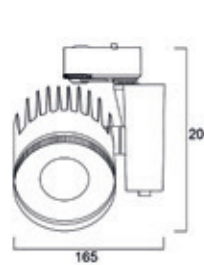

Concord Beacon Muse Xicato® and XL Muse Xicato®

Accessories

Code	Description	Mounting	Paint
Beacon Muse Xicato® Accessories			
2059758	Beacon Snoot	-	Black
2059760	Muse II Elongation Lens	-	-
2059761	Muse II Honeycomb Lens	-	Black
2058327	Beacon/Beacon Muse II Barn Door	-	Black
2059759	Muse II Softner Lens	-	Black
3020010	Monopoint L3 White	Surface Mount - for Lytespan 3 track adaptor	White
3020080	Monopoint L3 Black	Surface Mount - for Lytespan 3 track adaptor	Black

Code	Description	Mounting	Paint
Beacon XL Muse Xicato® Accessories			
2093113	XL Muse Elongation Lens	-	-
2093114	XL Muse Honeycomb Filter	-	Black
2058328	Beacon XL/XL Muse/XXL Barn Door	-	Black
2058326	XL/XXL Snoot	-	Black
3020010	Monopoint L3 White	Surface Mount - for Lytespan 3 track adaptor	White
3020080	Monopoint L3 Black	Surface Mount - for Lytespan 3 track adaptor	Black

Dimensions (mm)