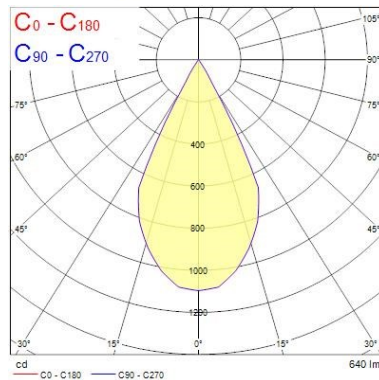

Beacon Muse Xicato®

BEACON MUSE Xicato® 3500K O/B DIM LS3 White
2059777

Nominal Product Height (mm)	176
Nominal Product Diameter (mm)	80
Weight (kg)	1.1

Packaging

Single packaging type	Carton
Product EAN number	5025768597772
Packaging single length / height (cm)	17.5
Packaging single width (cm)	17.5
Packaging single depth (cm)	15.0
DUN14 (outer)	05025768597772
Units per outer package	1
Packaging outer length / height (cm)	17.5
Packaging outer width (cm)	17.5
Packaging outer depth (cm)	15.0

Safety data

Dry applications use only	Yes

PHOTOMETRY