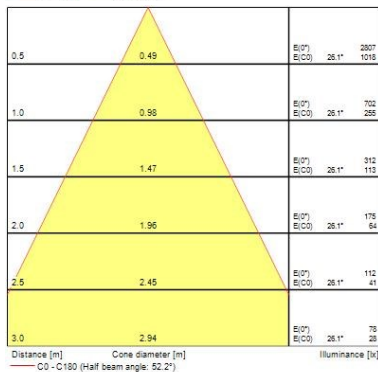

Beacon Muse Xicato®

BEACON MUSE Xicato® 3500K O/B DIM LS3 White
2059777

Nominal Product Height (mm)	176
Nominal Product Diameter (mm)	80
Weight (kg)	1.1

Packaging

Single packaging type	Carton
Product EAN number	5025768597772
Packaging single length / height (cm)	17.5
Packaging single width (cm)	17.5
Packaging single depth (cm)	15.0
DUN14 (outer)	05025768597772
Units per outer package	1
Packaging outer length / height (cm)	17.5
Packaging outer width (cm)	17.5
Packaging outer depth (cm)	15.0

Safety data

Dry applications use only	Yes

PHOTOMETRY