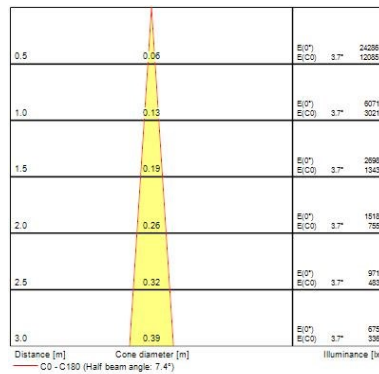

Beacon Muse Xicato®

BEACON MUSE Xicato® 3500K O/B DIM LS3 White
2059777

Nominal Product Height (mm)	176
Nominal Product Diameter (mm)	80
Weight (kg)	1.1

Packaging

Single packaging type	Carton
Product EAN number	5025768597772
Packaging single length / height (cm)	17.5
Packaging single width (cm)	17.5
Packaging single depth (cm)	15.0
DUN14 (outer)	05025768597772
Units per outer package	1
Packaging outer length / height (cm)	17.5
Packaging outer width (cm)	17.5
Packaging outer depth (cm)	15.0

Safety data

Dry applications use only	Yes

PHOTOMETRY