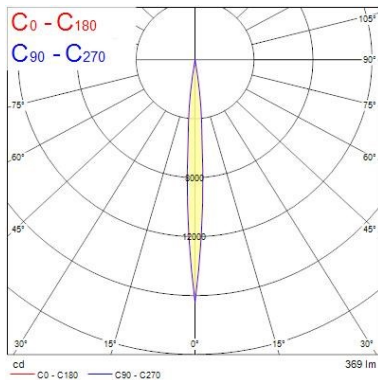

Beacon Muse Xicato®

BEACON MUSE Xicato® 3500K O/B DIM LS3 White
2059777

Nominal Product Height (mm)	176
Nominal Product Diameter (mm)	80
Weight (kg)	1.1

Packaging

Single packaging type	Carton
Product EAN number	5025768597772
Packaging single length / height (cm)	17.5
Packaging single width (cm)	17.5
Packaging single depth (cm)	15.0
DUN14 (outer)	05025768597772
Units per outer package	1
Packaging outer length / height (cm)	17.5
Packaging outer width (cm)	17.5
Packaging outer depth (cm)	15.0

Safety data

Dry applications use only	Yes

PHOTOMETRY