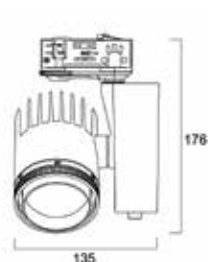

2059758

2059759

2059760

2059761

2052940

3020010

3020080

Code	Description	Mounting	Paint
<b>Beacon XL Muse Xicato Accessories</b>			
2093113	XL Muse Elongation Lens	-	-
2093114	XL Muse Honeycomb Filter	-	Black
2058323	XL/XXL Barn Doors	-	Black
2058326	XL/XXL Snoot	-	Black
3020010	Monopoint L3 White	Surface Mount - for Lytespan 3 track adaptor	White
3020080	Monopoint L3 Black	Surface Mount - for Lytespan 3 track adaptor	Black

2058323

2058326

2093113

2093114

3020010

3020080

## Dimensions (mm)

Beacon Muse Xicato

Beacon XL Muse Xicato