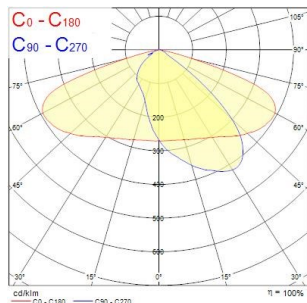

Zephyr Large ZEPHYR LRG LANT 6000LM 4K 2S CLI GREY 0049392