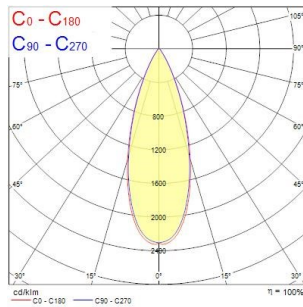

Pixo Medium

Pixo Medium 2800lm 930 NB MB WB WHT
0005442

TECHNICAL DRAWINGS