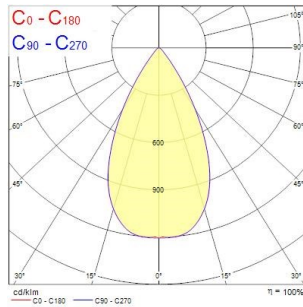

Pixo Medium

Pixo Medium 2800lm 930 NB MB WB WHT
0005442

TECHNICAL DRAWINGS