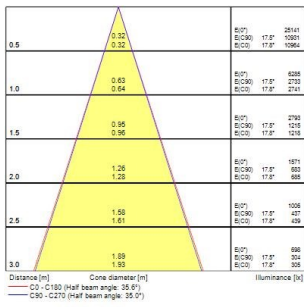

Pixo Medium

Pixo Medium 2800lm 930 NB MB WB WHT

0005442

Product features

- Integrated LED spotlight, Textured White - RAL9016, simple and slick integral design with no driver box and without any visible screws, ideal for retail applications, die-cast aluminium body, passive cooling heatsink. Beam angle: 36°, additional lenses 24° and 54° beam angle included, color temperature: 3000K, total system power: 32W, total fixture output: 2835 lm, LOR: 100%, colour rendering: Ra: 90 typical, IR/UV free light source without heat radiation, operating voltage: 220-240V / 50-60Hz, electronic driver, non-dimmable, ultra low LED flickering rate (5% or less), power factor: >0.90, electrical protection: Class I, Global Track 3 Circuit GA69 adapter suitable for Global trac 3-circuit tracks, ingress protection rating: IP20, suitable for internal environment only, horizontal rotation: 345°, vertical tilt: 90°, dimensions: Ø81x86x283, weight: 0.892kg.

PRODUCT OVERVIEW

Product name	Pixo Medium 2800lm 930 NB MB WB WHT
Technology	LED
Environment	Indoor
General application	Museums & Galleries, Residential & Consumer, Retail
ETIM Class	EC001744
E-number FI	4278241
Warranty	5 years
Fixture luminous flux (lm)	2835
Luminaire efficacy (lm/W)	89
Colour temperature (K)	3000
Light colour	Warm White
CRI (Ra)	90
Colour Variation Initial (SDCM)	SDCM5
Beam Angle (°)	36
Photobiological Risk Group	RG1
Total power consumption (W)	32
Electrical protection	Class I
Dimmable	No
IP rating	IP20
IK rating	IK03
Product EAN number	5410288054421

PHOTOMETRY

Pixo Medium

Pixo Medium 2800lm 930 NB MB WB WHT
0005442

TECHNICAL DRAWINGS