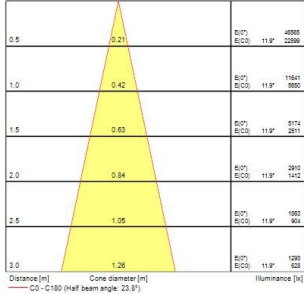

Pixo Medium

Pixo Medium 2800lm 930 NB MB WB WHT

0005442

Product features

- Integrated LED spotlight, Textured White - RAL9016, simple and slick integral design with no driver box and without any visible screws, ideal for retail applications, die-cast aluminium body, passive cooling heatsink. Beam angle: 36°, additional lenses 24° and 54° beam angle included, color temperature: 3000K, total system power: 32W, total fixture output: 2835 lm, LOR: 100%, colour rendering: Ra: 90 typical, IR/UV free light source without heat radiation, operating voltage: 220-240V / 50-60Hz, electronic driver, non-dimmable, ultra low LED flickering rate (5% or less), power factor: >0.90, electrical protection: Class I, Global Track 3 Circuit GA69 adapter suitable for Global trac 3-circuit tracks, ingress protection rating: IP20, suitable for internal environment only, horizontal rotation: 345°, vertical tilt: 90°, dimensions: Ø81x86x283, weight: 0.892kg.

PRODUCT OVERVIEW

Product name	Pixo Medium 2800lm 930 NB MB WB WHT
Technology	LED
Environment	Indoor
General application	Museums & Galleries, Residential & Consumer, Retail
ETIM Class	EC001744
E-number FI	4278241
Warranty	5 years
Fixture luminous flux (lm)	2835
Luminaire efficacy (lm/W)	89
Colour temperature (K)	3000
Light colour	Warm White
CRI (Ra)	90
Colour Variation Initial (SDCM)	SDCM5
Beam Angle (°)	36
Photobiological Risk Group	RG1
Total power consumption (W)	32
Electrical protection	Class I
Dimmable	No
IP rating	IP20
IK rating	IK03
Product EAN number	5410288054421

PHOTOMETRY

Pixo Medium

Pixo Medium 2800lm 930 NB MB WB WHT
0005442

TECHNICAL DRAWINGS