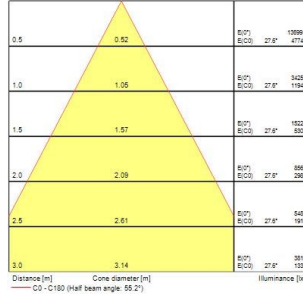

Pixo Medium

Pixo Medium 2800lm 930 NB MB WB WHT
0005442