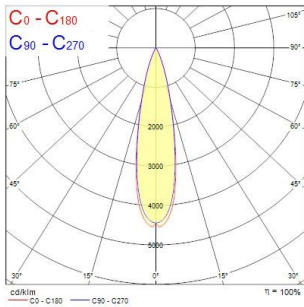

Pixo Medium

Pixo Medium 2800lm 930 NB MB WB WHT
0005442

TECHNICAL DRAWINGS