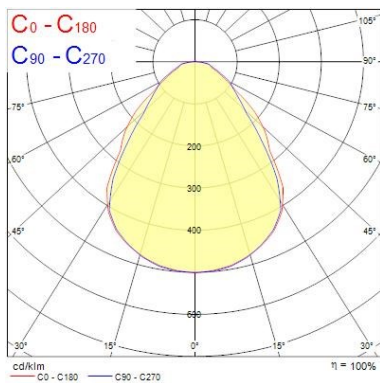

Optical data

Fixture luminous flux (lm)	3400
Luminaire efficacy (lm/W)	94
Colour temperature (K)	3000
Light colour	Warm White
CRI (Ra)	80
Colour Variation Initial (SDCM)	SDCM3
Beam Angle (°)	90
Distribution type	Symmetric
Glare control	< 19
Photobiological Risk Group	RG0

Lifetime data

Lifespan L70 B50	100000
------------------	--------

START Panel UGR19 600x600

START Panel UGR19 600x600 3400Lm 830 LILO
0042183

Lifespan L80 B20 71000

Physical data

Housing colour	RAL 9003 - Signal white
IP rating	IP40/20
IK rating	IK03
Diffuser finish	Prismatic
Diffuser material	Other
Nominal Product Length (mm)	595
Nominal Product Width (mm)	595
Nominal Product Height (mm)	35
Weight (kg)	1.8

Safety data

Optimal operating condition (°C)	-10-45
----------------------------------	--------

PHOTOMETRY

Distance [m]	Cone diameter [m]	E ₀ [lx]	E ₁₀ [lx]	E ₃₀ [lx]
0.5	0.83 0.94	6928	1573	1349
1.0	1.67 1.87	1731	392	337
1.5	2.50 2.81	769	175	150
2.0	3.33 3.74	433	96	84
2.5	4.17 4.68	277	63	54
3.0	5.00 5.61	192	44	37

Distance [m] Cone diameter [m] Illuminance [lx]
 — C0 - C180 (Half beam angle: 96.2°)
 — C90 - C270 (Half beam angle: 75.6°)

TECHNICAL DRAWINGS

START Panel UGR19 600x600

START Panel UGR19 600x600 3400Lm 830 LILO