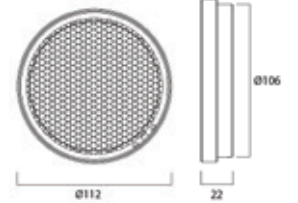

Concord Beacon XL Muse

Accessories

Code	Description
Accessories	
2093113	Beacon XL Muse Elongation
2093114	Beacon XL Muse Honeycomb
2058328	Beacon XL/XL Muse/XXL Barn Door
2058326	Beacon XL/XXL Snoot
3020010	Monopoint L3 White
3020080	Monopoint L3 Black

Snoot

Sylsmart SSC

- Wireless dimming of single or multiple luminaires with simple touch gestures on your smart phone
- Automatically form a wireless mesh network with the other Sylsmart Wireless SSC luminaires
- Set up simple or complex scenarios with single or multiple luminaires in them. All the luminaires in one scene can have different light levels according to the needs of the end-user
- Define the security of the network. There are four different security levels for access control
- Control luminaires visually, by adding photographs into the app to virtually recreate the room
- The Sylsmart Wireless SSC use Bluetooth Low Energy to form the direct connection and interaction between a mobile device and the luminaires
- Free app is available to download on iPhone and Android devices