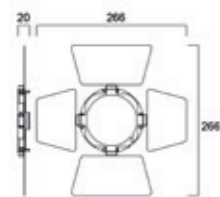

Monopoint white