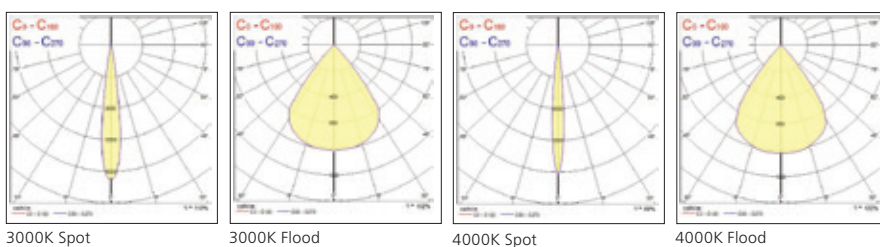

Product information

Code	Description	Finish	Fixture Power (W)	Luminous Flux (lm)	Efficacy (lm/W)	Beam Angle (°)	Colour Temp (K)	CRI	Dimmable	Control Technology	Average Rated Life (Hrs)
Beacon XL Muse - 3000K (97CRI)											
On-board DIM											
2059319	Beacon XL Muse 3000K O/B DIM L3 White	White	41	2544	62	10-70	3000	97	Yes	Onboard Pot	50,000
2059320	Beacon XL Muse 3000K O/B DIM L3 Black	Black	41	2544	62	10-70	3000	97	Yes	Onboard Pot	50,000
DALI											
2059323	Beacon XL Muse 3000K DALI L3 White	White	41	2544	62	10-70	3000	97	Yes	DALI	50,000
2059324	Beacon XL Muse 3000K DALI L3 Black	Black	41	2544	62	10-70	3000	97	Yes	DALI	50,000
SylSmart Wireless SSC											
2059327	Beacon XL Muse 3000K SSC01 White	White	41	2544	62	10-70	3000	97	Yes	Sylsmart SSC	50,000
2059328	Beacon XL Muse 3000K SSC01 L3 Black	Black	41	2544	62	10-70	3000	97	Yes	Sylsmart SSC	50,000
Beacon XL Muse - 4000K (IRC 97)											
On-board DIM											
2059321	Beacon XL Muse 4000K O/B DIM L3 White	White	41	2884	70	10-70	4000	97	Yes	Onboard Pot	50,000
2059322	Beacon XL Muse 4000K O/B DIM L3 Black	Black	41	2884	70	10-70	4000	97	Yes	Onboard Pot	50,000
DALI											
2059325	Beacon XL Muse 4000K DALI L3 White	White	41	2884	70	10-70	4000	97	Yes	DALI	50,000
2059326	Beacon XL Muse 4000K DALI L3 Black	Black	41	2884	70	10-70	4000	97	Yes	DALI	50,000
SylSmart Wireless SSC											
2059329	Beacon XL Muse 4000K SSC01 L3 White	White	41	2884	70	10-70	4000	97	Yes	Sylsmart SSC	50,000
2059330	Beacon XL Muse 4000K SSC01 L3 Black	Black	41	2884	70	10-70	4000	97	Yes	Sylsmart SSC	50,000

Legend: O/B = On board dimming; DALI = DALI Dimmable; L3 = Lytespan 3; SSC01 = SylSmart Standalone.

Additional Images

Beacon XL Muse - adjustable beam from 10° spot to 70° flood

Photometric Data

3000K Spot