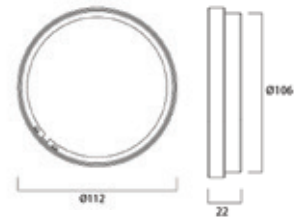

Concord Beacon XL Muse

Accessories

Code	Description
Accessories	
2093113	Beacon XL Muse Elongation
2093114	Beacon XL Muse Honeycomb
2058328	Beacon XL/XL Muse/XXL Barn Door
2058326	Beacon XL/XXL Snoot
3020010	Monopoint L3 White
3020080	Monopoint L3 Black

Honeycomb

Sylsmart SSC

- Wireless dimming of single or multiple luminaires with simple touch gestures on your smart phone
- Automatically form a wireless mesh network with the other Sylsmart Wireless SSC luminaires
- Set up simple or complex scenarios with single or multiple luminaires in them. All the luminaires in one scene can have different light levels according to the needs of the end-user
- Define the security of the network. There are four different security levels for access control
- Control luminaires visually, by adding photographs into the app to virtually recreate the room
- The Sylsmart Wireless SSC use Bluetooth Low Energy to form the direct connection and interaction between a mobile device and the luminaires
- Free app is available to download on iPhone and Android devices