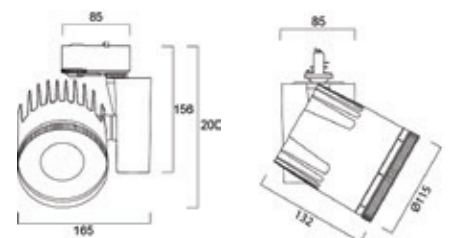

Dimensions (mm)