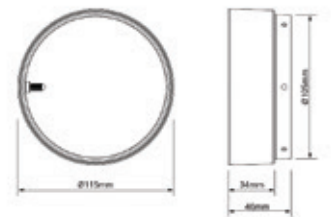

Concord Beacon XL Muse

Accessories

Code	Description
Accessories	
2093113	Beacon XL Muse Elongation
2093114	Beacon XL Muse Honeycomb
2058328	Beacon XL/XL Muse/XXL Barn Door
2058326	Beacon XL/XXL Snoot
3020010	Monopoint L3 White
3020080	Monopoint L3 Black

Barn doors

Sylsmart SSC

- Wireless dimming of single or multiple luminaires with simple touch gestures on your smart phone
- Automatically form a wireless mesh network with the other Sylsmart Wireless SSC luminaires
- Set up simple or complex scenarios with single or multiple luminaires in them. All the luminaires in one scene can have different light levels according to the needs of the end-user
- Define the security of the network. There are four different security levels for access control
- Control luminaires visually, by adding photographs into the app to virtually recreate the room
- The Sylsmart Wireless SSC use Bluetooth Low Energy to form the direct connection and interaction between a mobile device and the luminaires
- Free app is available to download on iPhone and Android devices