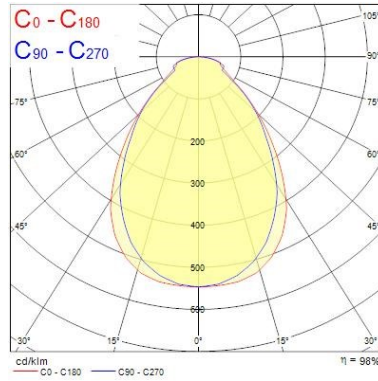

START eco Panel Flat UGR19 600x600

START eco Panel Flat UGR19 600x600 3000lm 865
0048360

Warranty	3 years

Optical data

Fixture luminous flux (lm)	3000
Luminaire efficacy (lm/W)	100
Colour temperature (K)	6500
Light colour	Daylight
CRI (Ra)	80
Colour Variation Initial (SDCM)	SDCM6
Beam Angle (°)	80
Glare control	< 19
Photobiological Risk Group	RG0

Electrical data

Total power consumption (W)	30
Mains voltage (V)	220-240V~
Electrical protection	Class II
Drive current (mA)	900
Inrush Current (A)	14
Inrush Duration (µs)	300
Nominal Frequency (Hz)	50/60Hz
LED Flickering Rate	Ultra low (5% or less)

Lifetime data

Lifespan L70 B50	30000

Physical data

IP rating	IP40/20
IK rating	IK03
Nominal Product Length (mm)	595
Nominal Product Width (mm)	595
Nominal Product Height (mm)	8.5
Weight (kg)	2.5

Packaging

Single packaging type	Carton
Product EAN number	5410288483603
Packaging single length / height (cm)	68.0
Packaging single width (cm)	62.5
Packaging single depth (cm)	3.8
DUN14 (outer)	15410288483600
Units per outer package	52
Packaging outer length / height (cm)	131.5
Packaging outer width (cm)	71.5
Packaging outer depth (cm)	108.0

PHOTOMETRY

START eco Panel Flat UGR19 600x600

START eco Panel Flat UGR19 600x600 3000lm 865
0048360

TECHNICAL DRAWINGS