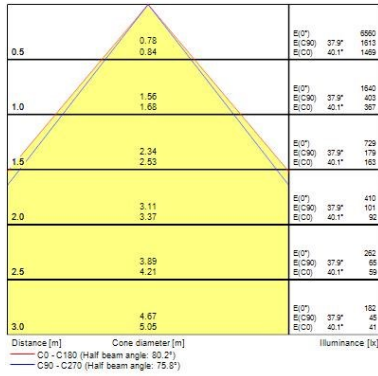

START eco Panel Flat UGR19 600x600

START eco Panel Flat UGR19 600x600 3000lm 865
0048360

Warranty	3 years

Optical data

Fixture luminous flux (lm)	3000
Luminaire efficacy (lm/W)	100
Colour temperature (K)	6500
Light colour	Daylight
CRI (Ra)	80
Colour Variation Initial (SDCM)	SDCM6
Beam Angle (°)	80
Glare control	< 19
Photobiological Risk Group	RG0

Electrical data

Total power consumption (W)	30
Mains voltage (V)	220-240V~
Electrical protection	Class II
Drive current (mA)	900
Inrush Current (A)	14
Inrush Duration (µs)	300
Nominal Frequency (Hz)	50/60Hz
LED Flickering Rate	Ultra low (5% or less)

Lifetime data

Lifespan L70 B50	30000

Physical data

IP rating	IP40/20
IK rating	IK03
Nominal Product Length (mm)	595
Nominal Product Width (mm)	595
Nominal Product Height (mm)	8.5
Weight (kg)	2.5

Packaging

Single packaging type	Carton
Product EAN number	5410288483603
Packaging single length / height (cm)	68.0
Packaging single width (cm)	62.5
Packaging single depth (cm)	3.8
DUN14 (outer)	15410288483600
Units per outer package	52
Packaging outer length / height (cm)	131.5
Packaging outer width (cm)	71.5
Packaging outer depth (cm)	108.0

PHOTOMETRY

START eco Panel Flat UGR19 600x600

START eco Panel Flat UGR19 600x600 3000lm 865
0048360

TECHNICAL DRAWINGS