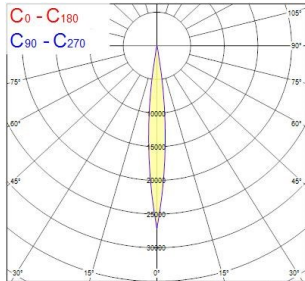

Beacon LED Muse Tune

Beacon Muse Tune 90CRI DALI White L3

2059769