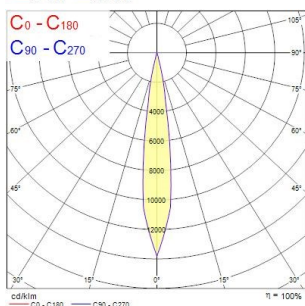

Beacon LED Muse Tune

Beacon Muse Tune 90CRI DALI White L3

2059769