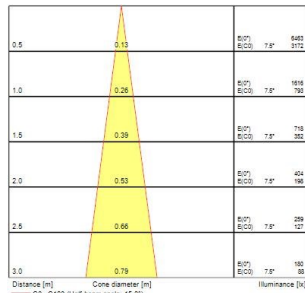

Beacon LED Muse Tune

Beacon Muse Tune 90CRI DALI White L3

2059769