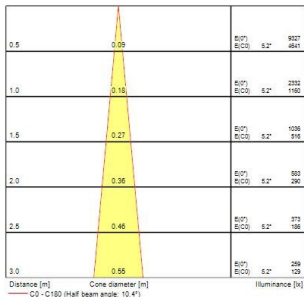

Beacon LED Muse Tune Beacon Muse Tune 90CRI DALI White L3 2059769