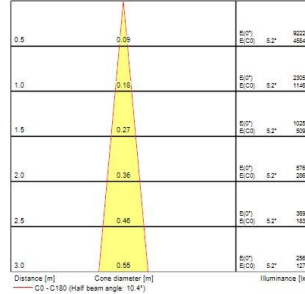

Beacon LED Muse Tune Beacon Muse Tune 90CRI DALI White L3 2059769