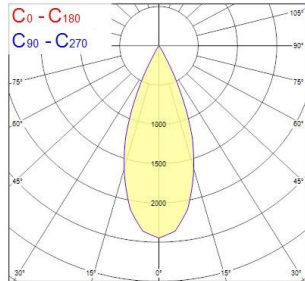

Beacon LED Muse Tune

Beacon Muse Tune 90CRI DALI White L3

2059769