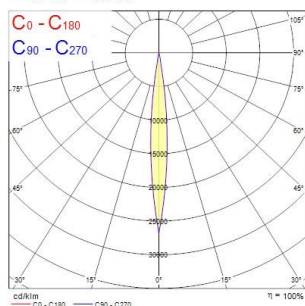

Beacon LED Muse Tune

Beacon Muse Tune 90CRI DALI White L3

2059769