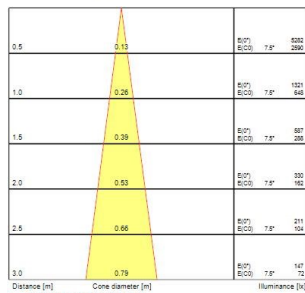

Beacon LED Muse Tune

Beacon Muse Tune 90CRI DALI White L3

2059769