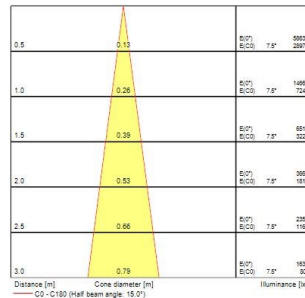

Beacon LED Muse Tune Beacon Muse Tune 90CRI DALI White L3 2059769