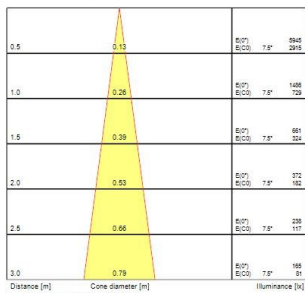

Beacon LED Muse Tune

Beacon Muse Tune 90CRI DALI White L3

2059769