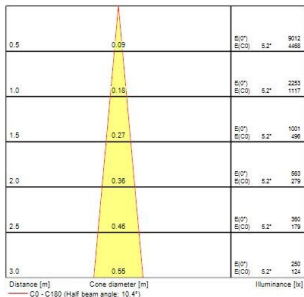

Beacon LED Muse Tune Beacon Muse Tune 90CRI DALI White L3 2059769