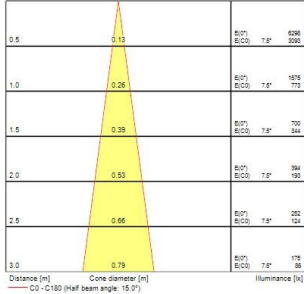

Beacon LED Muse Tune Beacon Muse Tune 90CRI DALI White L3 2059769