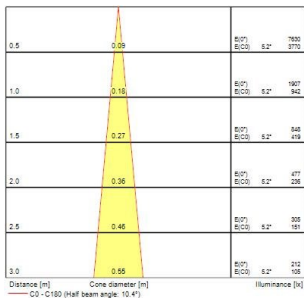

Beacon LED Muse Tune Beacon Muse Tune 90CRI DALI White L3 2059769