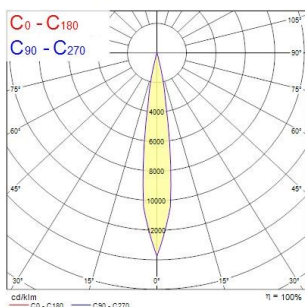

Beacon LED Muse Tune

Beacon Muse Tune 90CRI DALI White L3

2059769