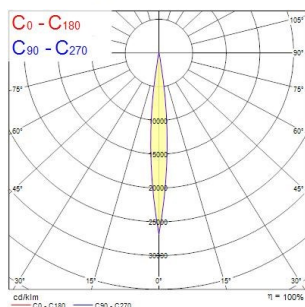

Beacon LED Muse Tune

Beacon Muse Tune 90CRI DALI White L3

2059769