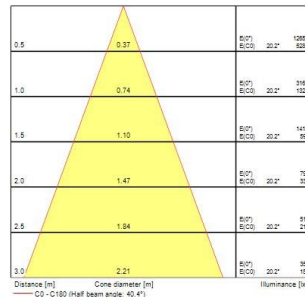

Beacon LED Muse Tune Beacon Muse Tune 90CRI DALI White L3 2059769