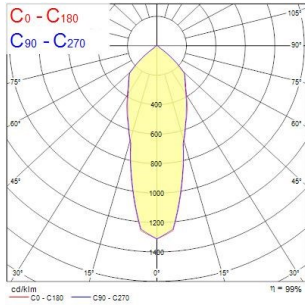

### Product features

- Recessed Adjustable Accent Downlight, integrated LED, die cast aluminium body, Ø205mm cut-out, CCT 4000K, SDCM<3, CRI90, 4500lm, total power consumption 48W, resulting in 94lm/W.

## PRODUCT OVERVIEW

Product name	START SPOT SCOOP 4500LM 940 MB WHITE
Technology	LED
Housing	Aluminium
Environment	Indoor
General application	Retail
ETIM Class	EC001744
E-number FI	4276984
Warranty	5 years
Fixture luminous flux (lm)	4500
Luminaire efficacy (lm/W)	94
Colour temperature (K)	4000
Light colour	Neutral White
CRI (Ra)	90
Colour Variation Initial (SDCM)	SDCM3
Beam Angle (°)	32
Photobiological Risk Group	RG1
Total power consumption (W)	48
Electrical protection	Class II
Dimmable	No
LED Flickering Rate	Medium (21% - 40%)
Housing colour	RAL 9016 - Traffic white / Bezel
IP rating	IP40/20
IK rating	IK03
Product EAN number	5410288605876

## PHOTOMETRY

## Start Spot Scoop *START SPOT SCOOP 4500LM 940 MB WHITE* 0060587

Distance [m]	Cone diameter [m]	E(0°) [lx]	E(C90) 15.2° [lx]	E(C0) 16.8° [lx]
0.5	0.25 0.30	2364	1049	1049
1.0	0.50 0.59	590	261	261
1.5	0.87 0.89	262	112	118
2.0	1.16 1.18	178	84	89
2.5	1.45 1.46	144	71	74
3.0	1.74 1.73	106	59	62