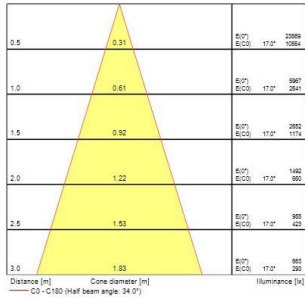

Signo 155 LED

SIGNO 155 LED HO 40W WW WH
3040051