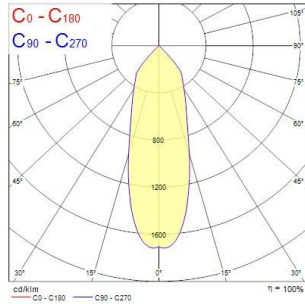

Signo 155 LED

SIGNO 155 LED HO 40W WW WH
3040051