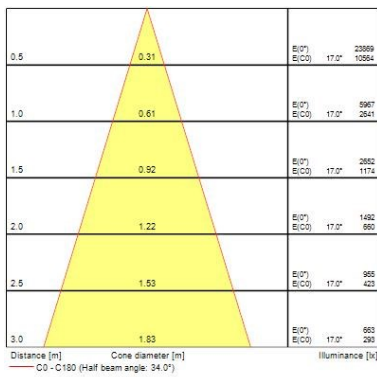

Physical data

Housing colour	White
IP rating	IP20
IK rating	IK02
Diffuser finish	Transparent
Nominal Product Length (mm)	167
Nominal Product Width (mm)	167
Nominal Product Height (mm)	140
Nominal Product Diameter (mm)	167
Cutout Dimensions (W x L in mm or Diameter in mm)	155
Weight (kg)	1.469
Recessed Depth (mm)	140

Packaging

Single packaging type	Carton
Product EAN number	8711971400516
Packaging single length / height (cm)	24.1
Packaging single width (cm)	20.0
Packaging single depth (cm)	15.1
DUN14 (outer)	18711971400513
Units per outer package	8

Signo 155 LED

SIGNO 155 LED HO 40W WW WH
3040051

Packaging outer length / height (cm)	49.6
Packaging outer width (cm)	42.8
Packaging outer depth (cm)	33.6

PHOTOMETRY

TECHNICAL DRAWINGS