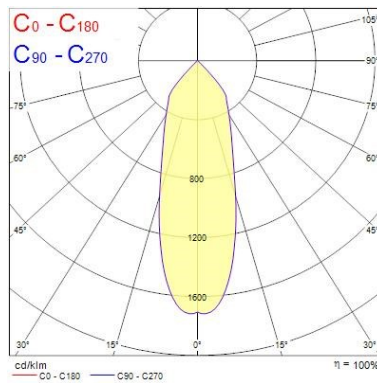

Physical data

Housing colour	White
IP rating	IP20
IK rating	IK02
Diffuser finish	Transparent
Nominal Product Length (mm)	167
Nominal Product Width (mm)	167
Nominal Product Height (mm)	140
Nominal Product Diameter (mm)	167
Cutout Dimensions (W x L in mm or Diameter in mm)	155
Weight (kg)	1.469
Recessed Depth (mm)	140

Signo 155 LED

SIGNO 155 LED HO 40W WW WH
3040051

Packaging outer length / height (cm)	49.6
Packaging outer width (cm)	42.8
Packaging outer depth (cm)	33.6

PHOTOMETRY

TECHNICAL DRAWINGS