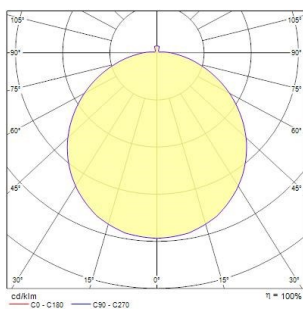

PHOTOMETRY

Distance [m]	Cone diameter [m]	Beam diameter [m]	Beam angle [°]	Illuminance [lx]
0.5	1.56	0.50	87.4°	295
1.0	3.13	1.00	87.4°	74
1.5	4.69	1.50	87.4°	32
2.0	6.25	2.00	87.4°	18
2.5	7.82	2.50	87.4°	11
3.0	9.38	3.00	87.4°	8

Distance [m] Cone diameter [m] Illuminance [lx]
C0 - C180 (Half beam angle: 114.8°)

TECHNICAL DRAWINGS

Brio IP65 LED

BRIO IP55 LED 4k DALI Emergency Silver

4054955