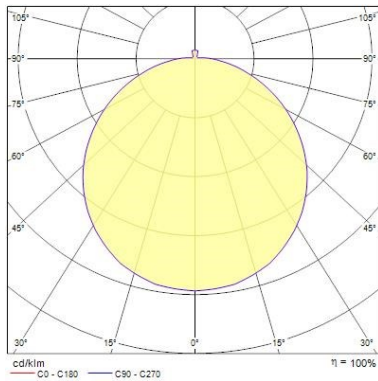

PHOTOMETRY

Distance [m]	Cone diameter [m]	Beam type	Illuminance [lx]
0.5	1.56	E(0°) E(C0)	208 16
1.0	3.13	E(0°) E(C0)	51 4
1.5	4.69	E(0°) E(C0)	22 2
2.0	6.25	E(0°) E(C0)	13 1
2.5	7.82	E(0°) E(C0)	8 1
3.0	9.38	E(0°) E(C0)	6 0

Distance [m] Cone diameter [m] Illuminance [lx]
C0 - C180 (Half beam angle: 114.8°)

TECHNICAL DRAWINGS