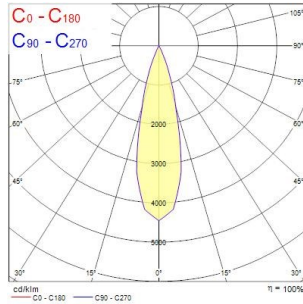

Myriad Adjustable Round - White with Silver bezel MYRIAD ADJ ROUND WHITE 2700K PHDIM SILVER BZ 2058031

TECHNICAL DRAWINGS