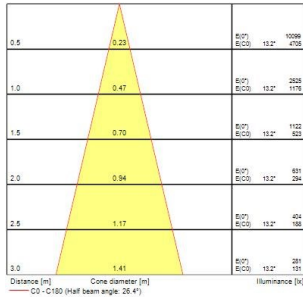

Myriad Adjustable Round - White with Silver bezel MYRIAD ADJ ROUND WHITE 2700K PHDIM SILVER BZ 2058031

TECHNICAL DRAWINGS